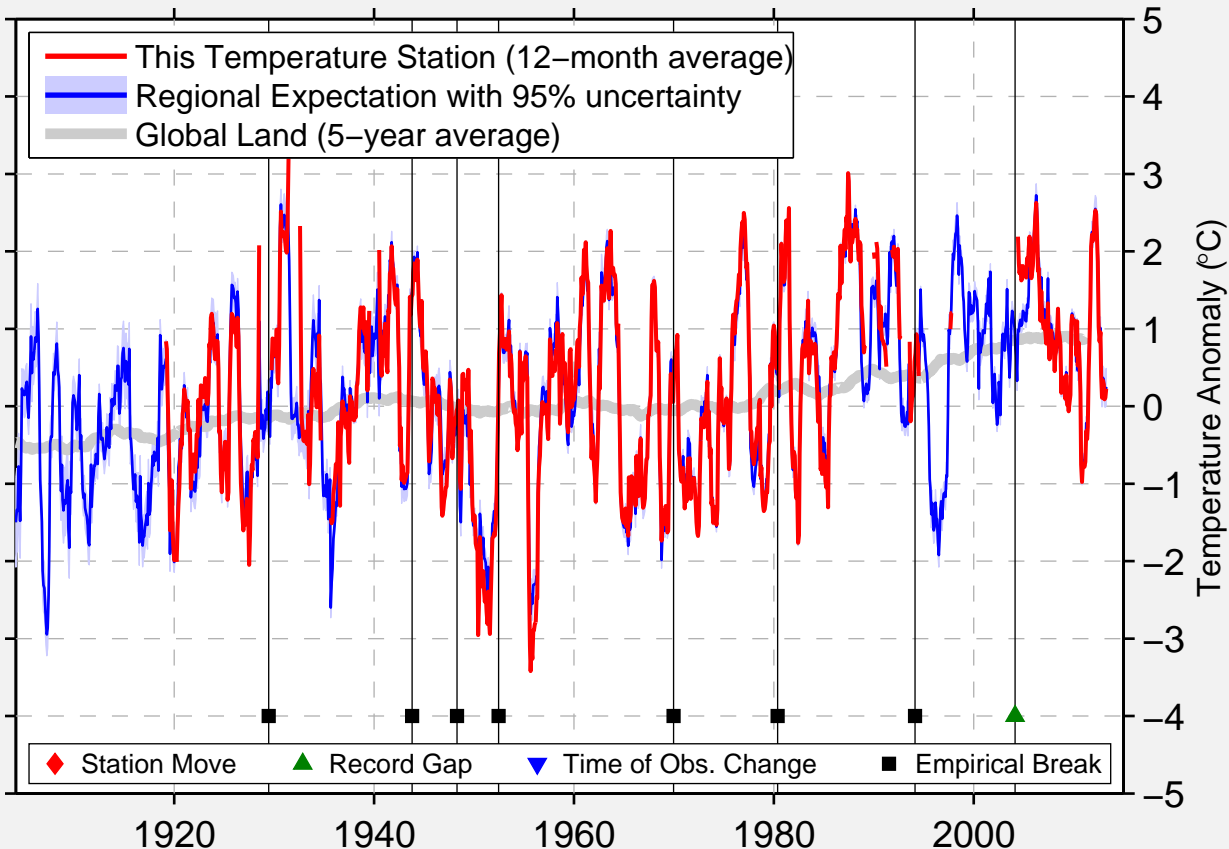

STETTLER NORTH

52.340 N, 112.660 W (Canada)

Data Quality Controlled and Aligned at Breakpoints

Berkeley Earth