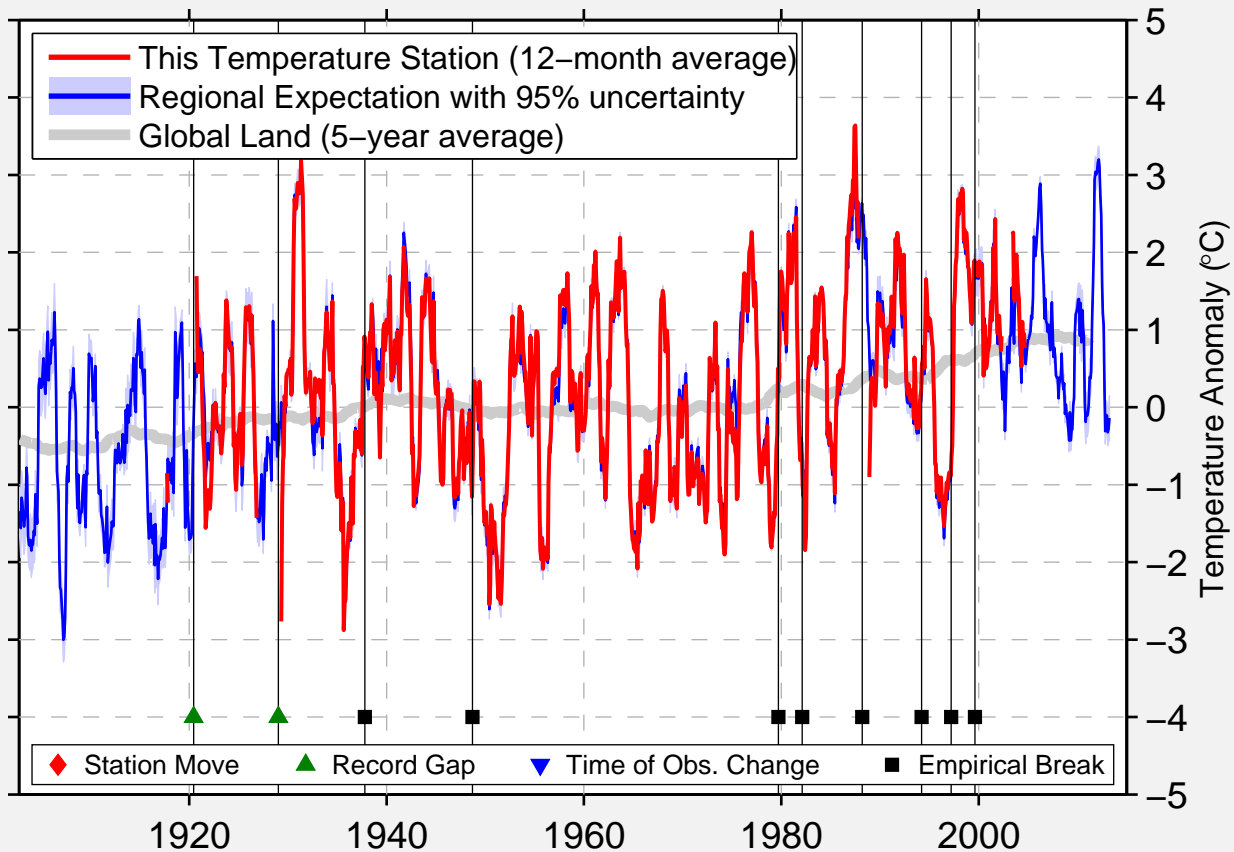

BIGGAR, SA

52.070 N, 107.980 W (Canada)

Data Quality Controlled and Aligned at Breakpoints

Berkeley Earth