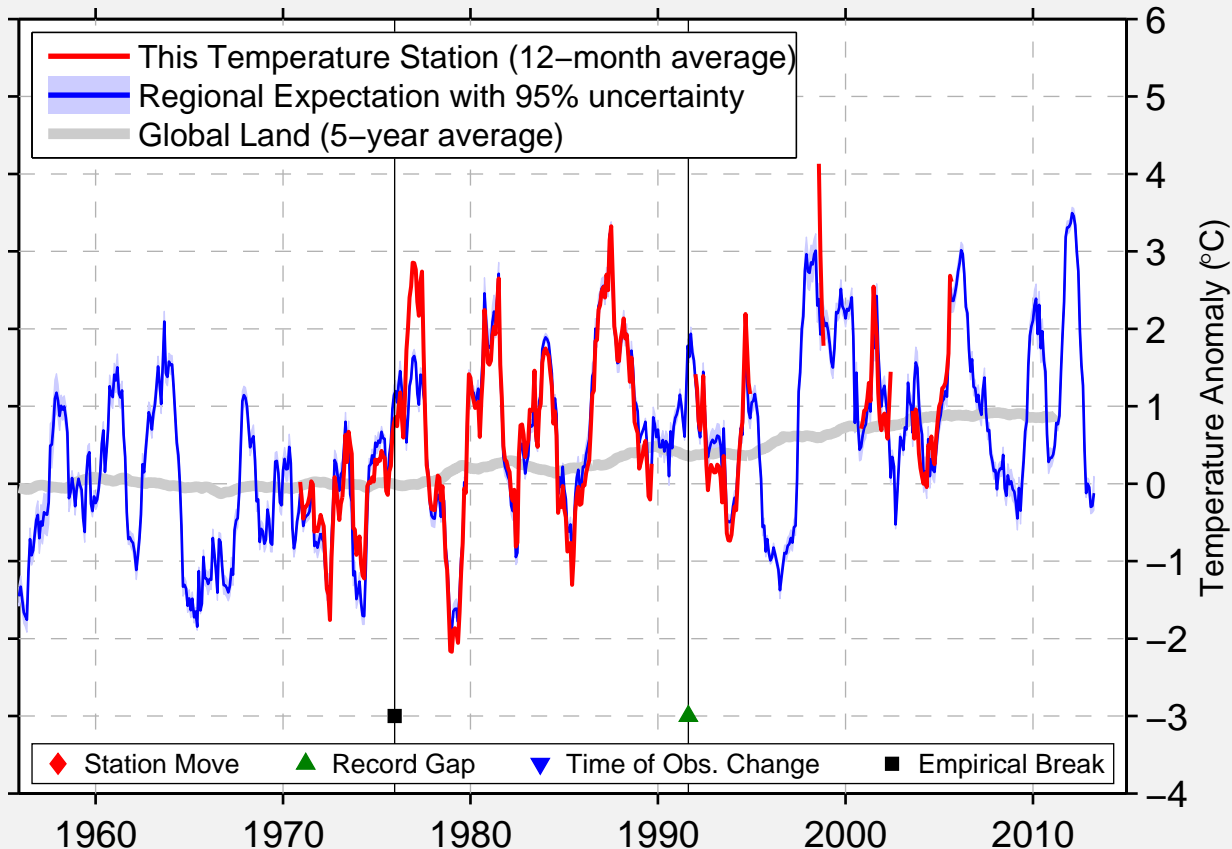

# COTE,SA

51.520 N, 101.790 W (Canada)

Data Quality Controlled and Aligned at Breakpoints

Berkeley Earth