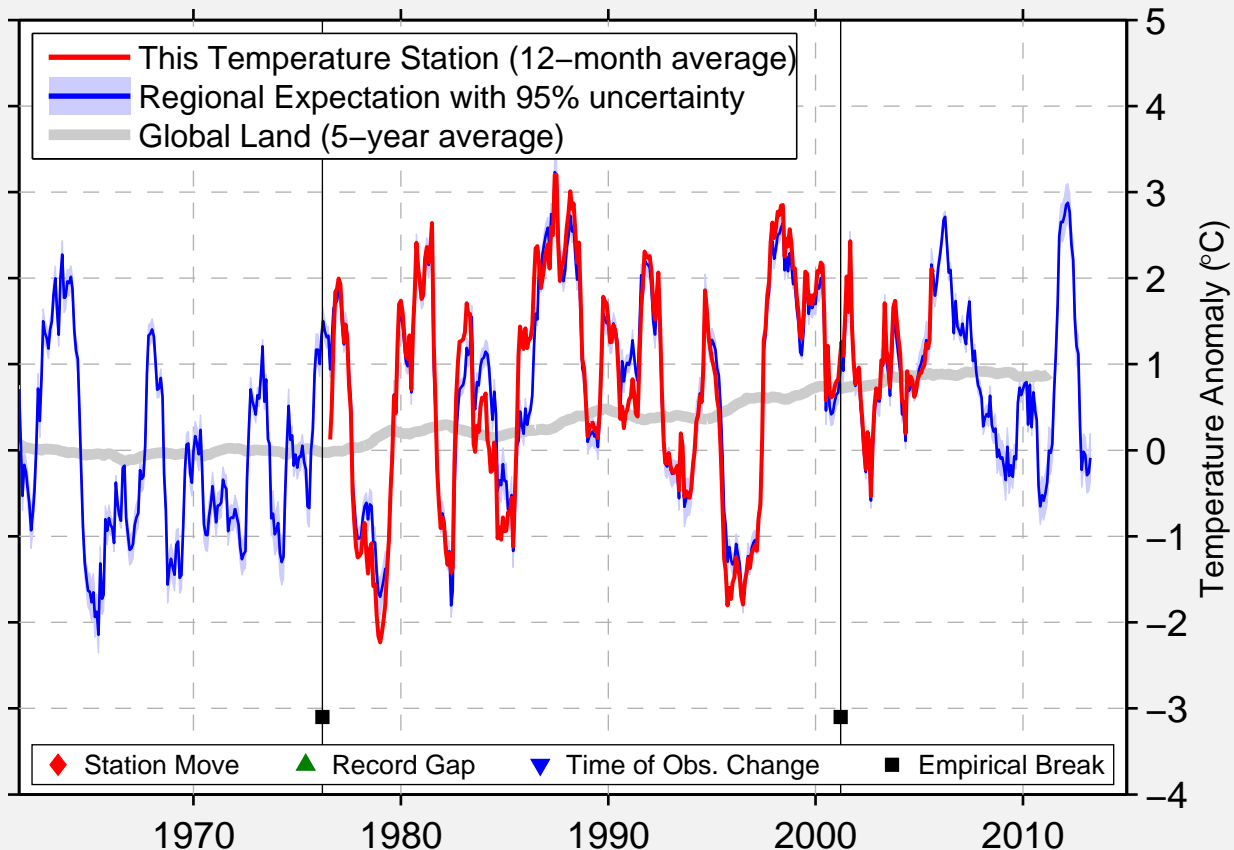

ELROSE

51.130 N, 108.030 W (Canada)

Data Quality Controlled and Aligned at Breakpoints

Berkeley Earth