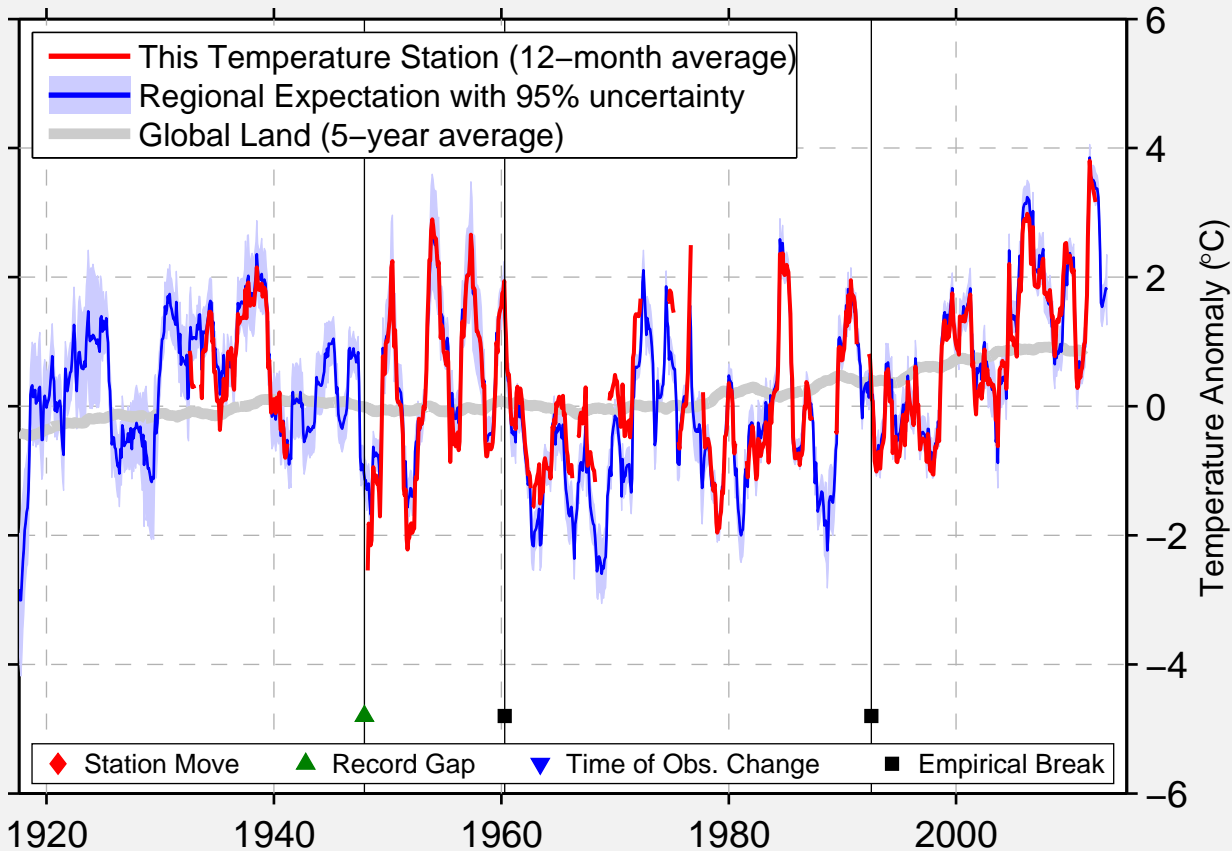

# BARENCEBURG

78.100 N, 14.300 E (Svalbard [Norway])

Data Quality Controlled and Aligned at Breakpoints

Berkeley Earth