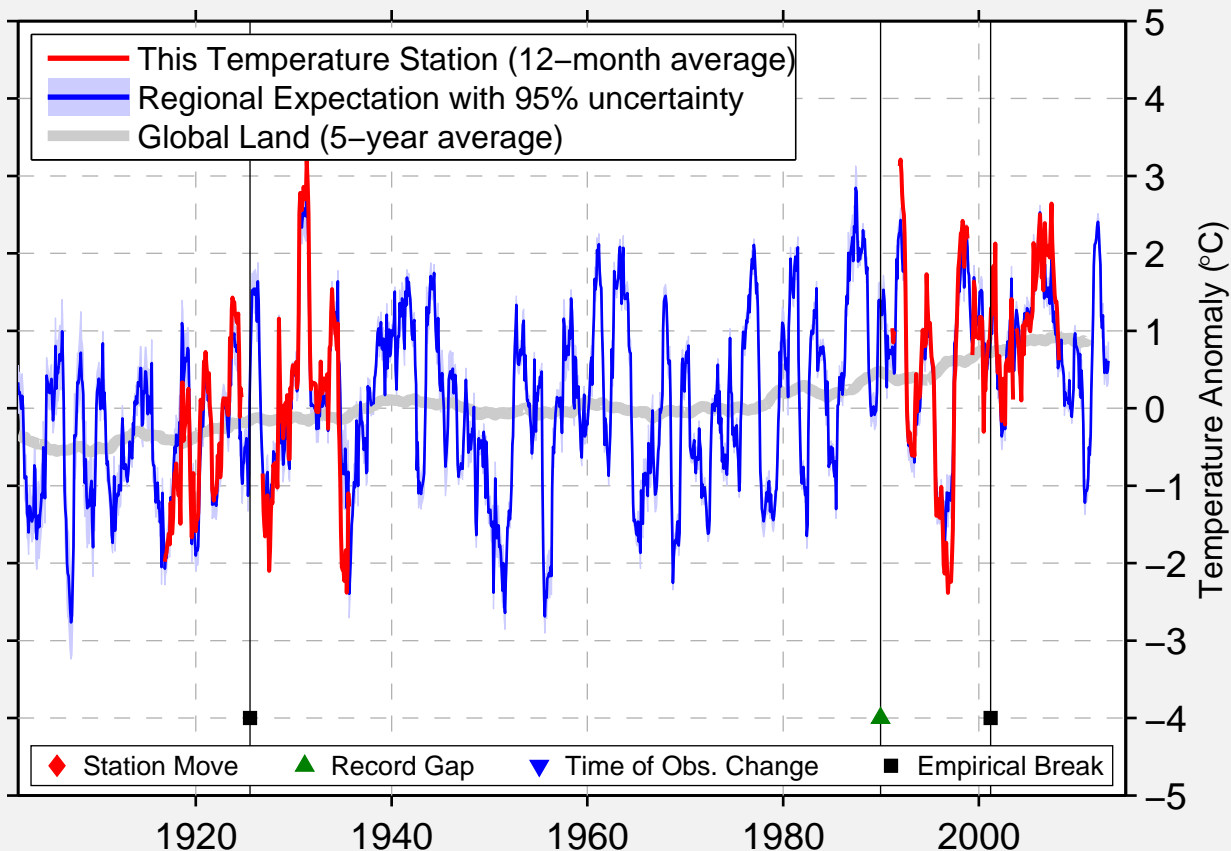

# BASSANO GEM

50.947 N, 112.180 W (Canada)

Data Quality Controlled and Aligned at Breakpoints

Berkeley Earth