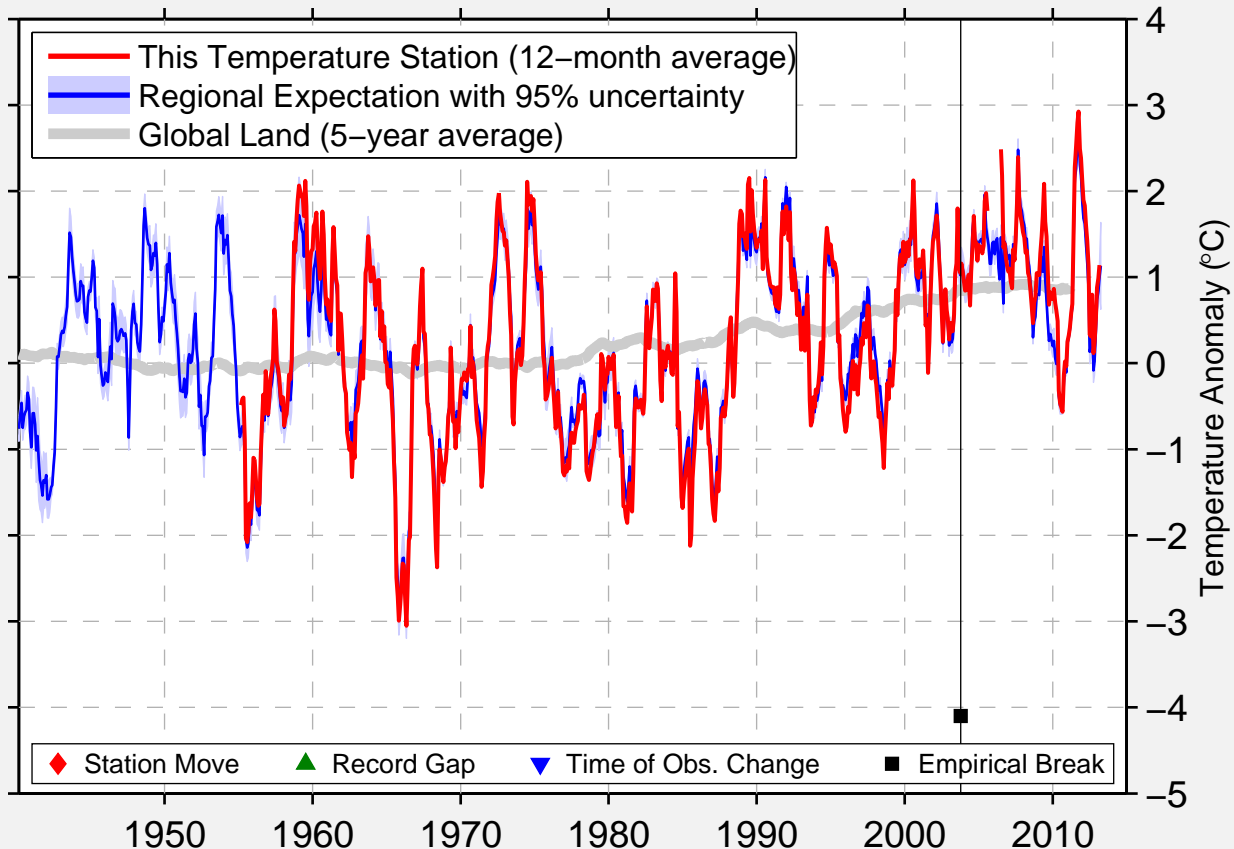

SIHCCAJAVRI

68.755 N, 23.538 E (Norway)

Data Quality Controlled and Aligned at Breakpoints

Berkeley Earth