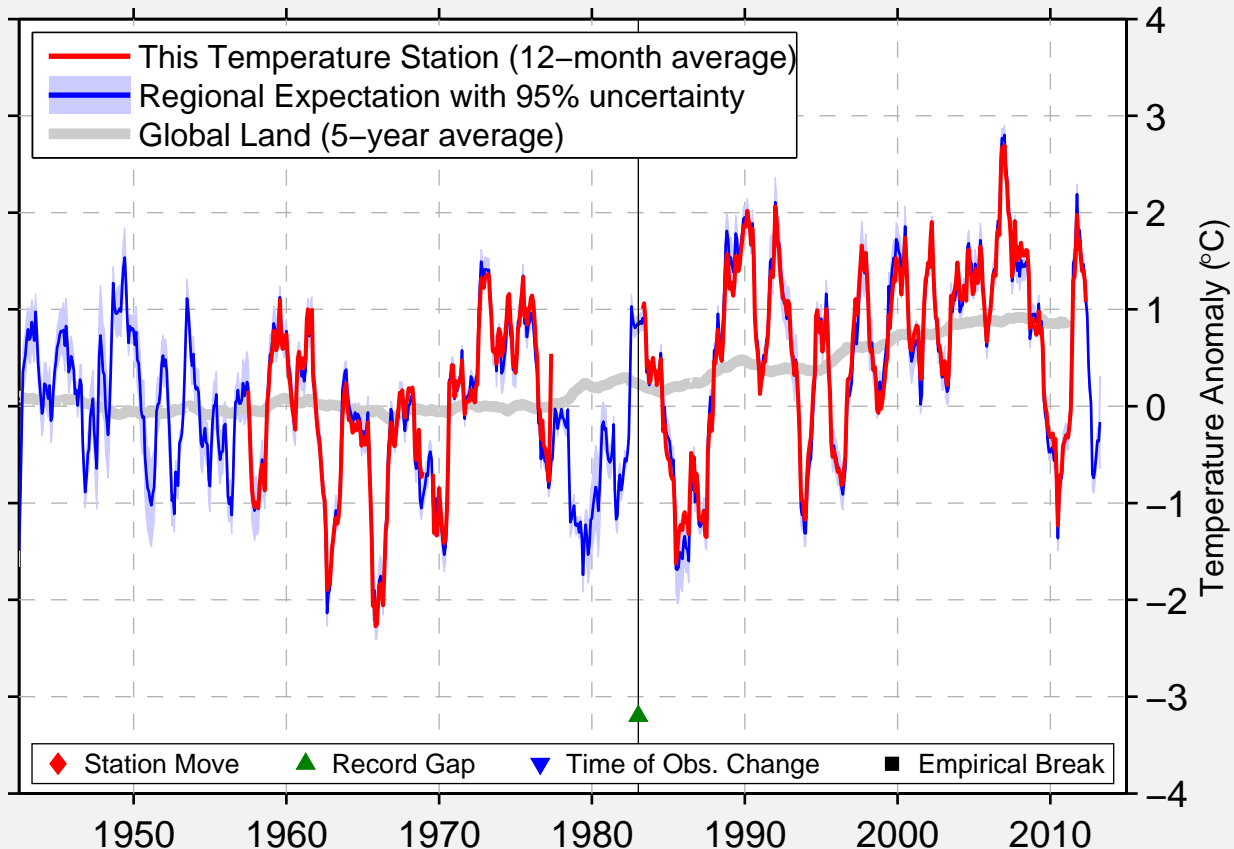

# ASKER

59.856 N, 10.437 E (Norway)

Data Quality Controlled and Aligned at Breakpoints

Berkeley Earth