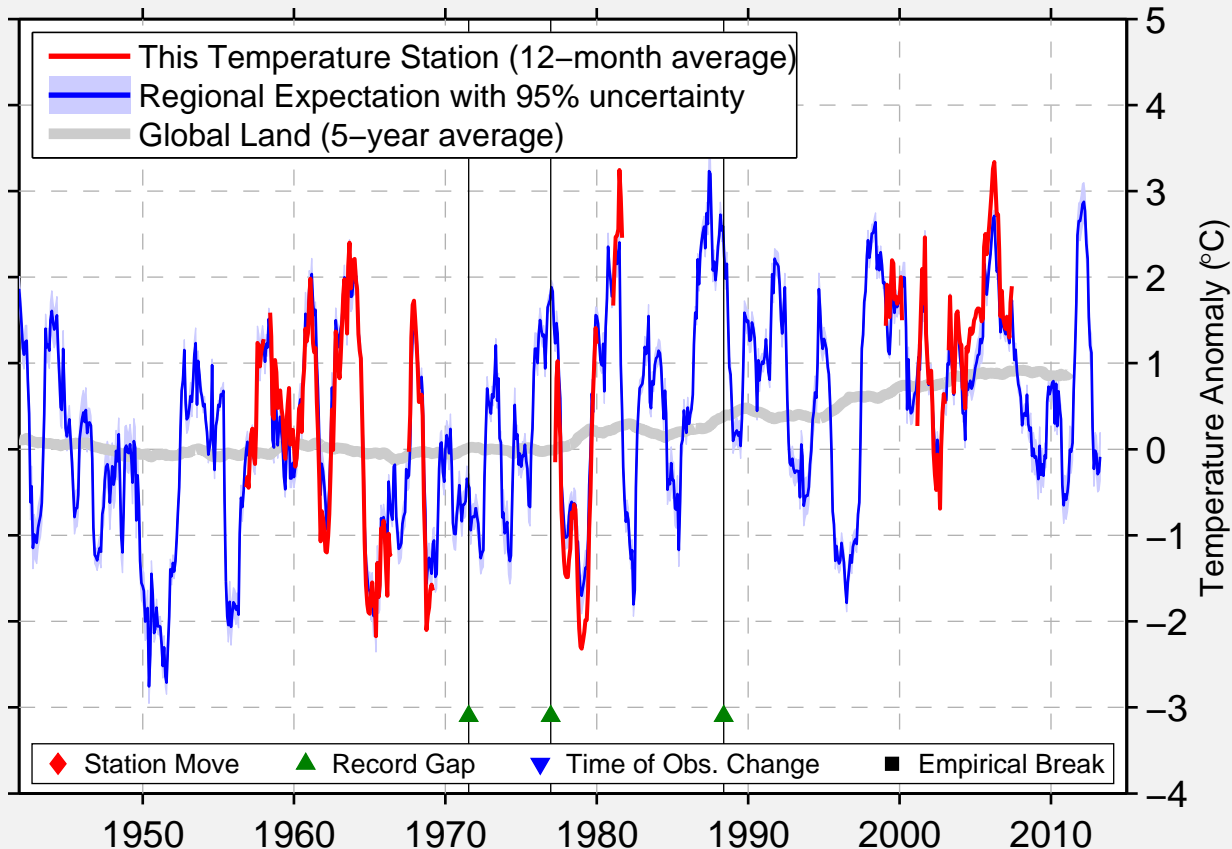

ABBEY

50.700 N, 108.780 W (Canada)

Data Quality Controlled and Aligned at Breakpoints

Berkeley Earth