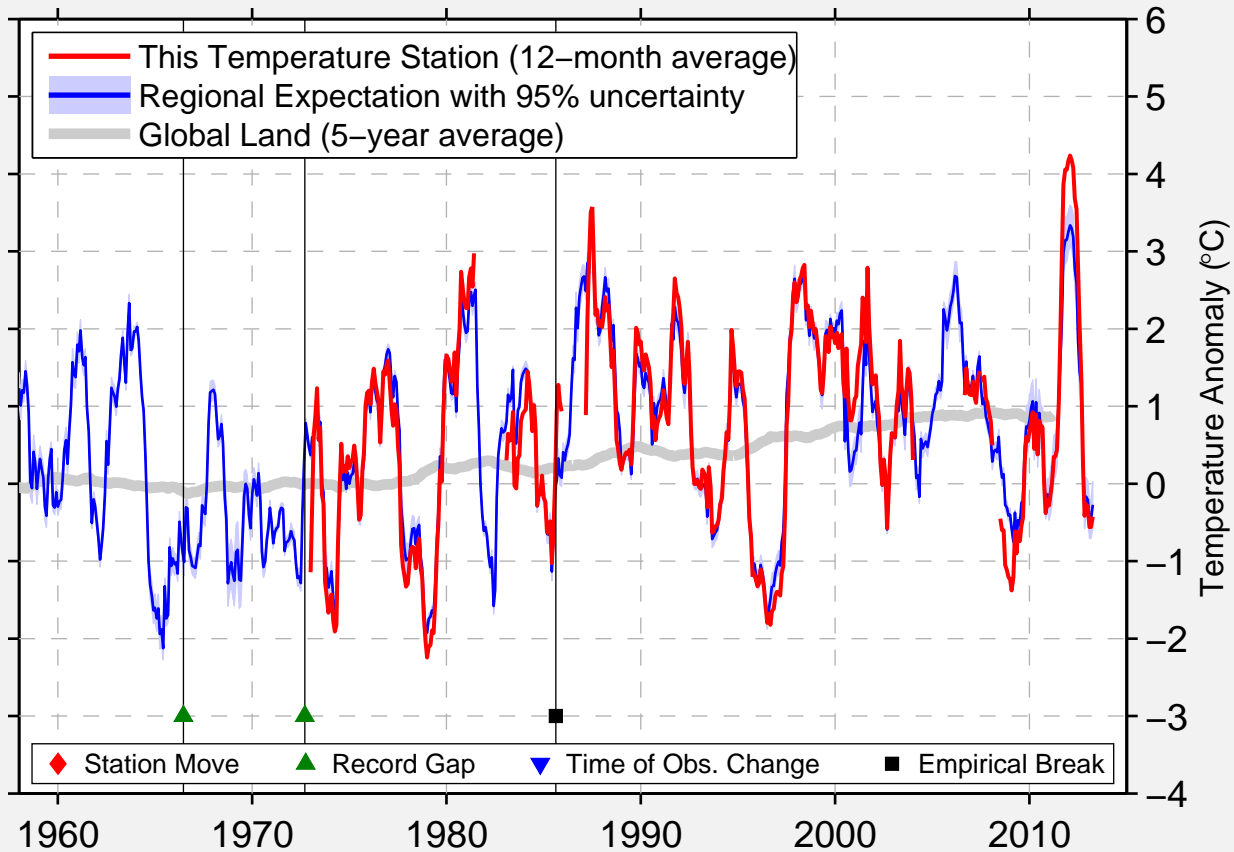

BUFFALO POUND LAKE

50.550 N, 105.380 W (Canada)

Data Quality Controlled and Aligned at Breakpoints

Berkeley Earth