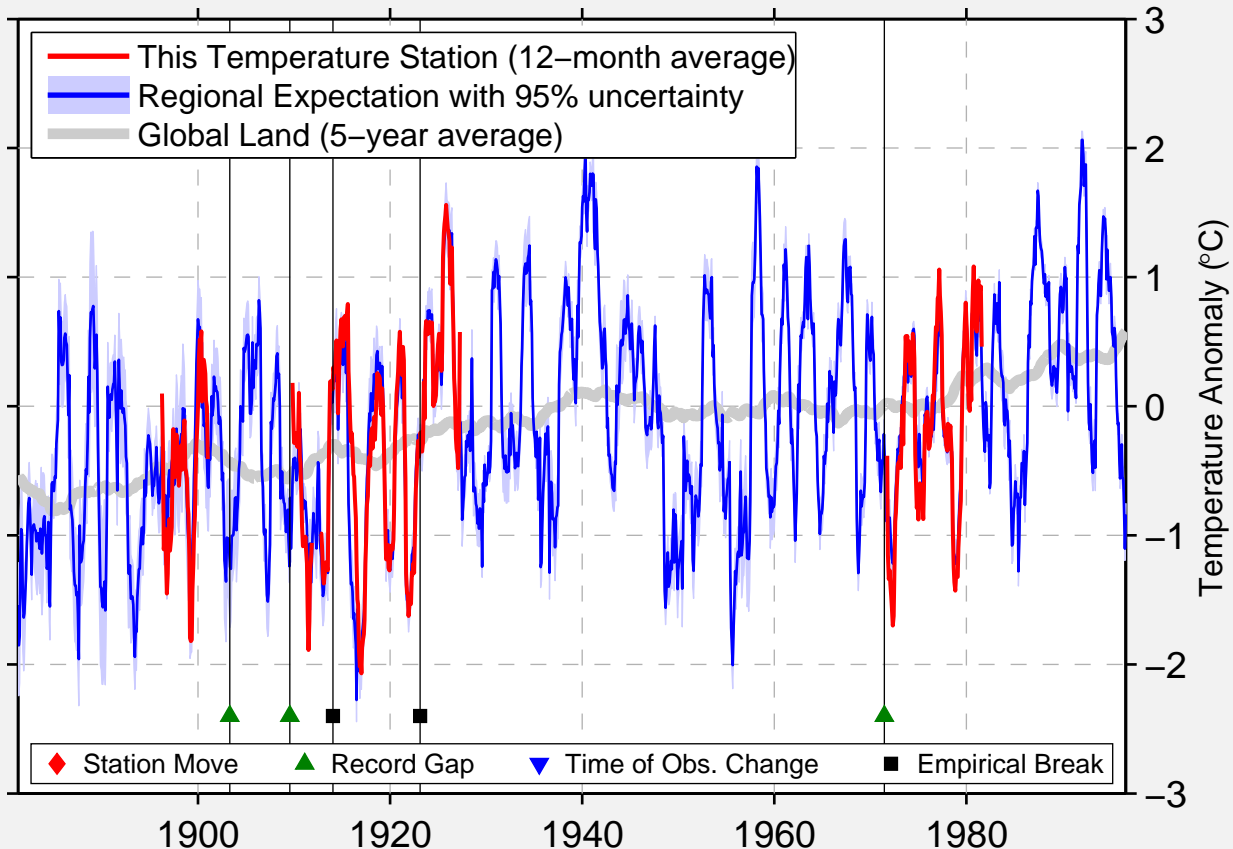

ENDERBY

50.550 N, 119.150 W (Canada)

Data Quality Controlled and Aligned at Breakpoints

Berkeley Earth