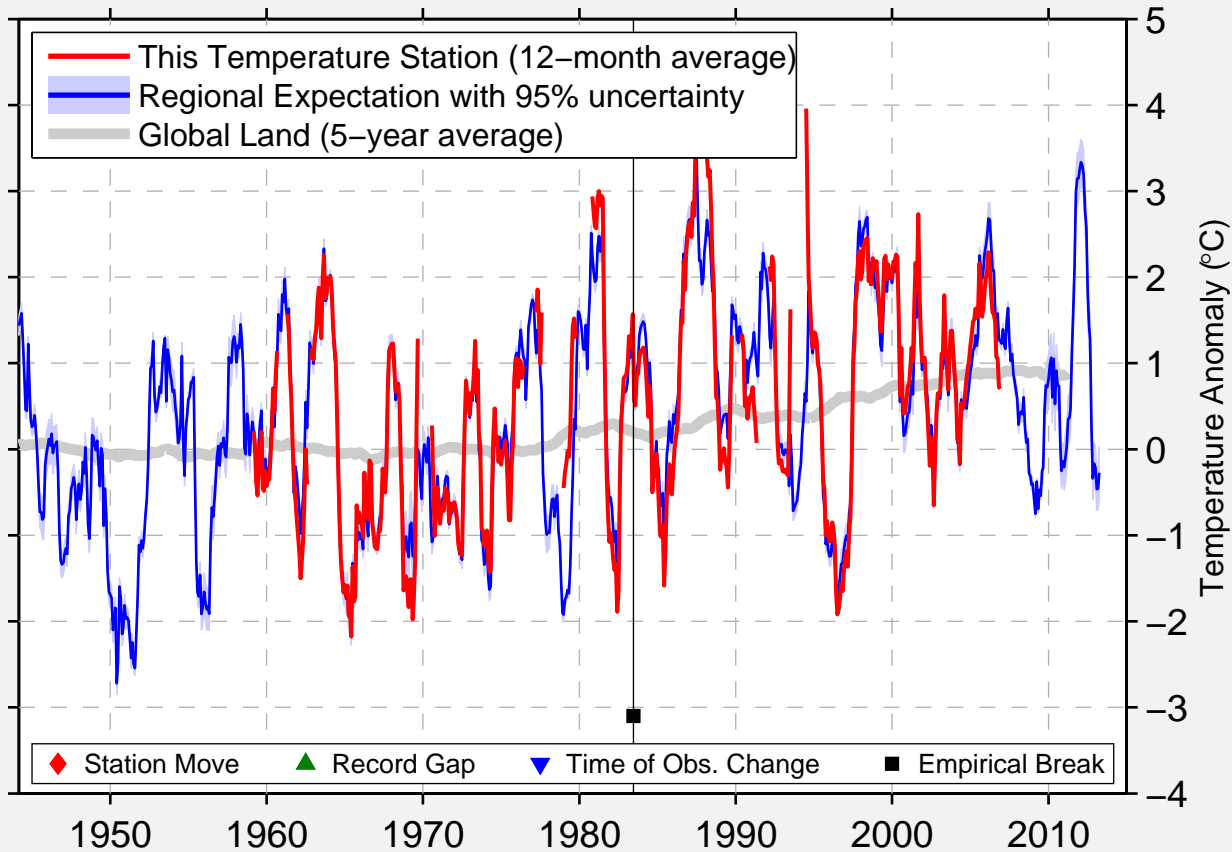

EASTLEIGH

50.280 N, 106.180 W (Canada)

Data Quality Controlled and Aligned at Breakpoints

Berkeley Earth