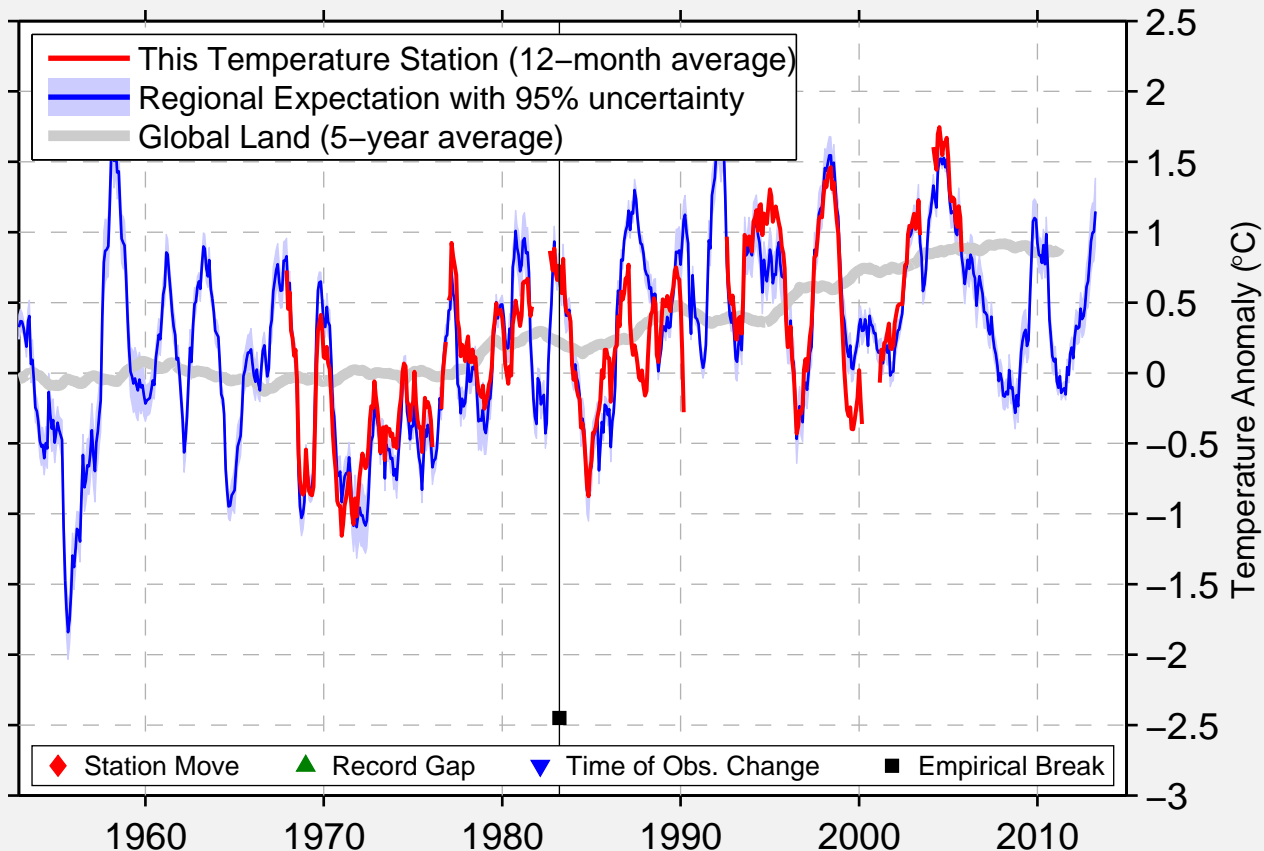

# OYSTER RIVER UBC

49.880 N, 125.130 W (Canada)

Data Quality Controlled and Aligned at Breakpoints

Berkeley Earth