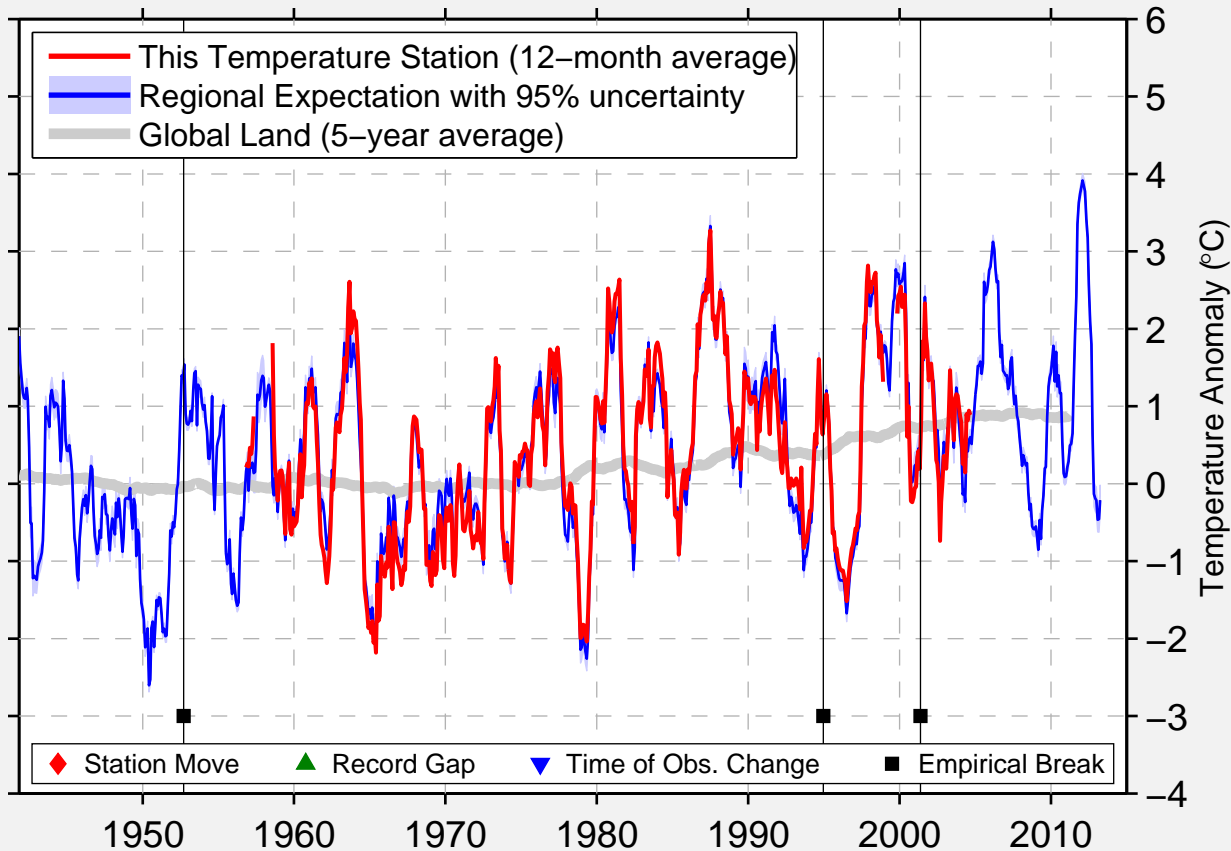

# VIRDEN, MA

49.840 N, 100.940 W (Canada)

Data Quality Controlled and Aligned at Breakpoints

Berkeley Earth