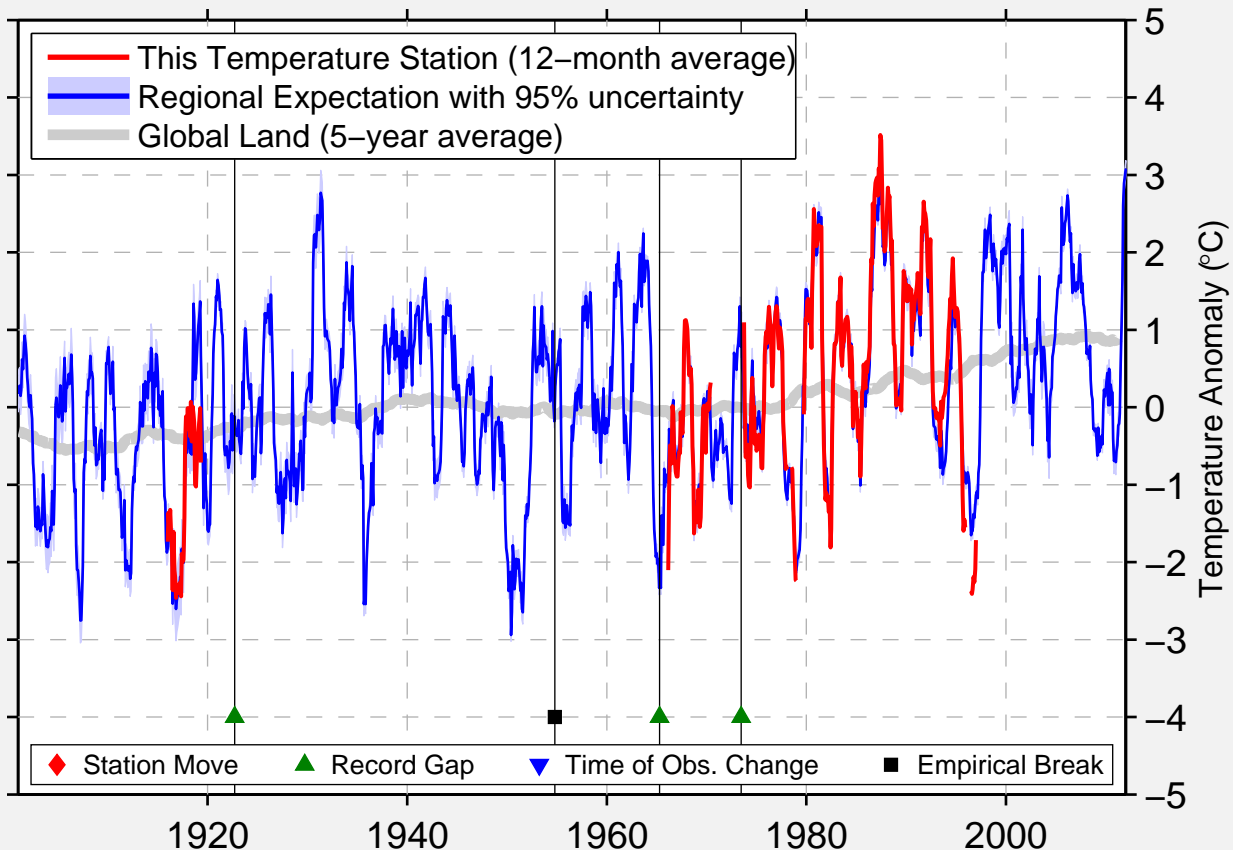

# ASSINIBOIA, SA

49.730 N, 105.970 W (Canada)

Data Quality Controlled and Aligned at Breakpoints

Berkeley Earth