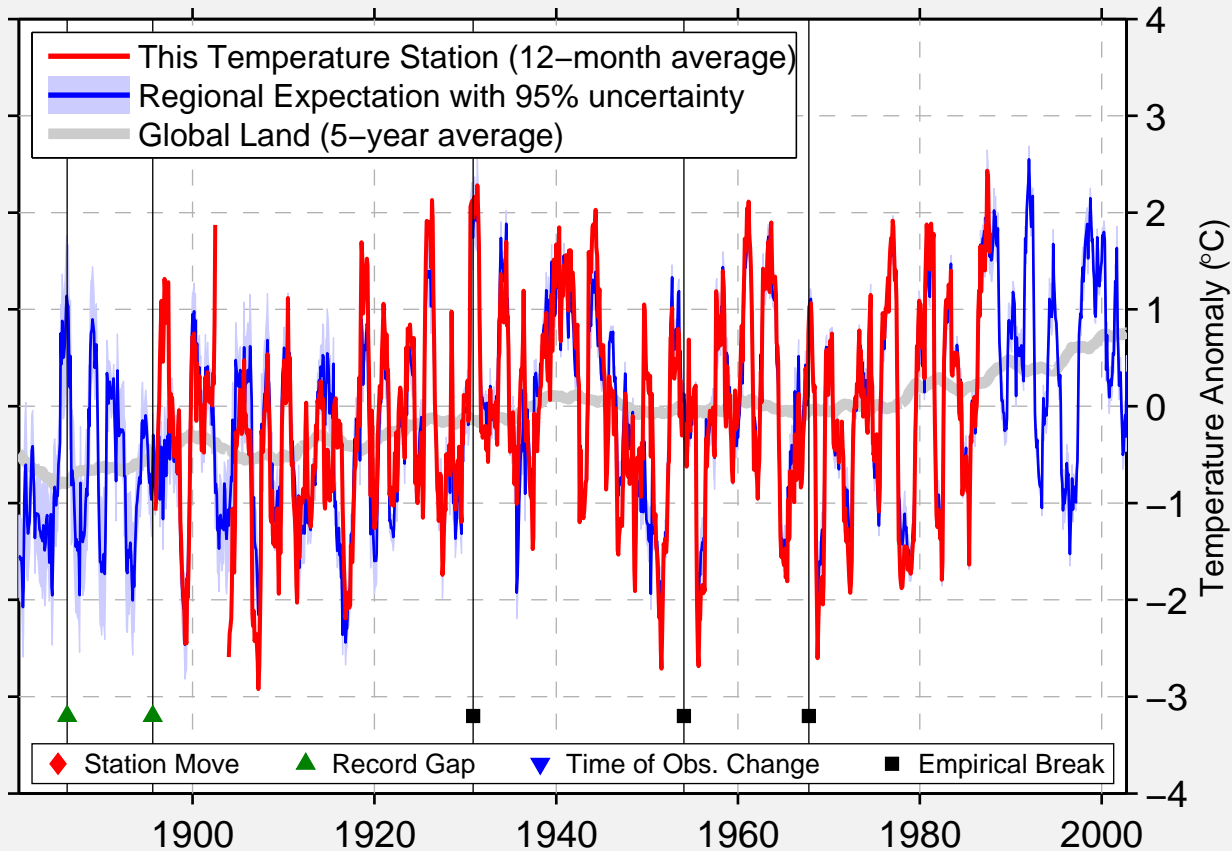

# FORT MACLEOD, AL

49.720 N, 113.400 W (Canada)

Data Quality Controlled and Aligned at Breakpoints

Berkeley Earth