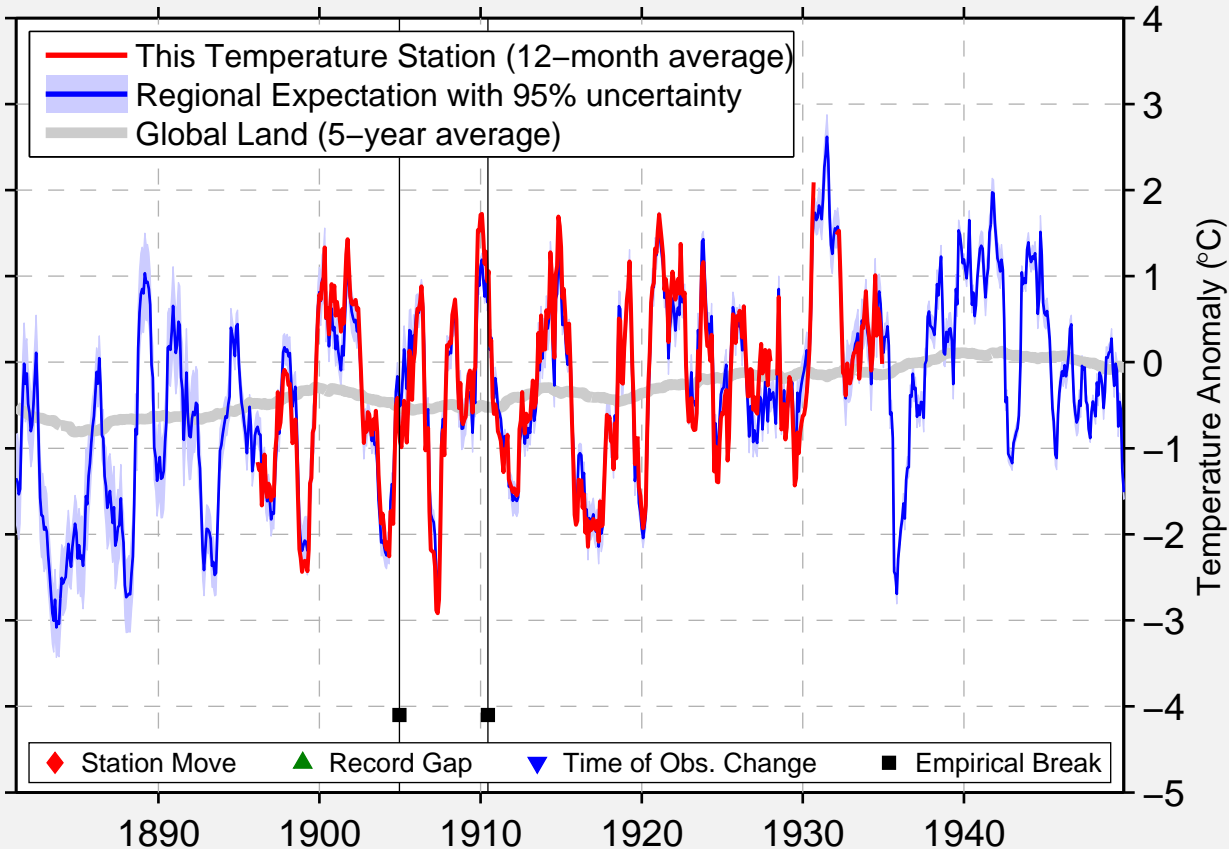

# TREHERNE

49.630 N, 98.700 W (Canada)

Data Quality Controlled and Aligned at Breakpoints

Berkeley Earth