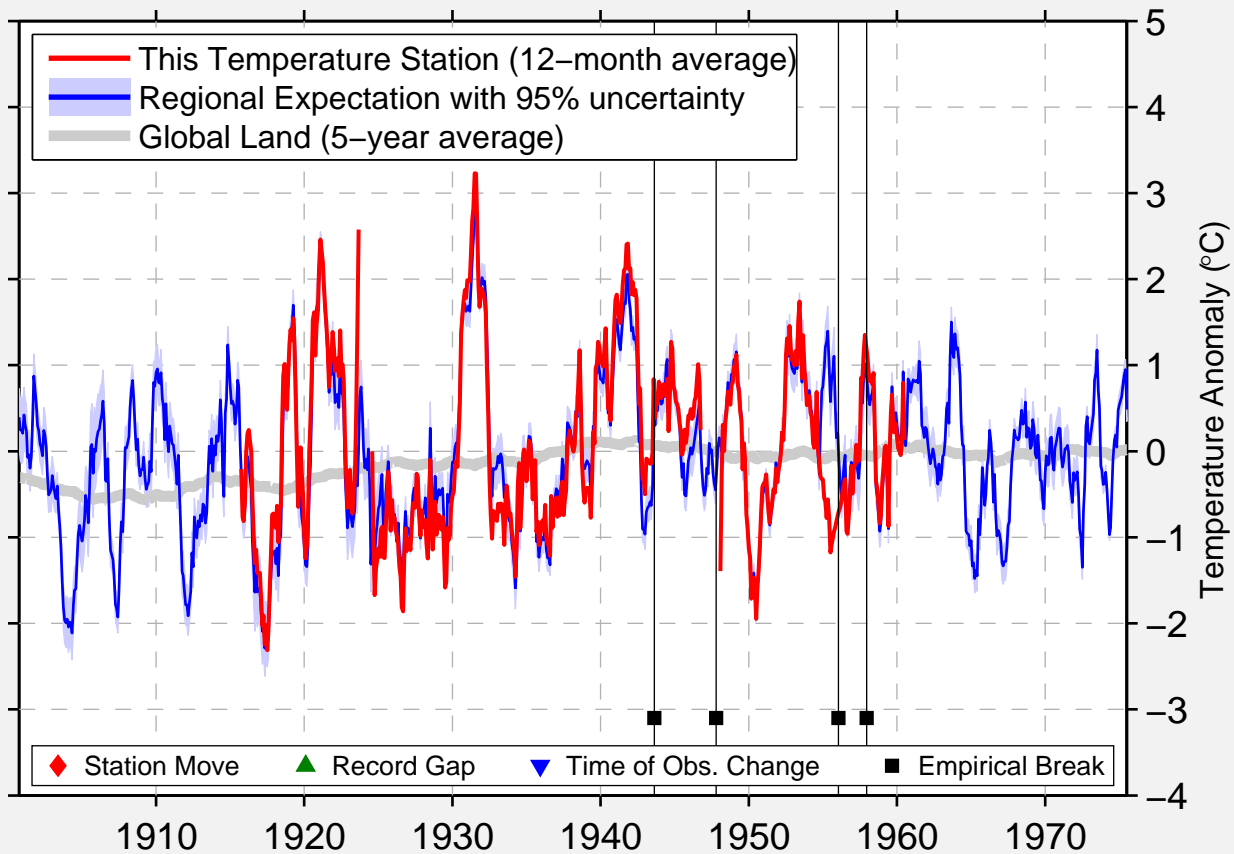

QUORN,ON

49.420 N, 90.900 W (Canada)

Data Quality Controlled and Aligned at Breakpoints

Berkeley Earth