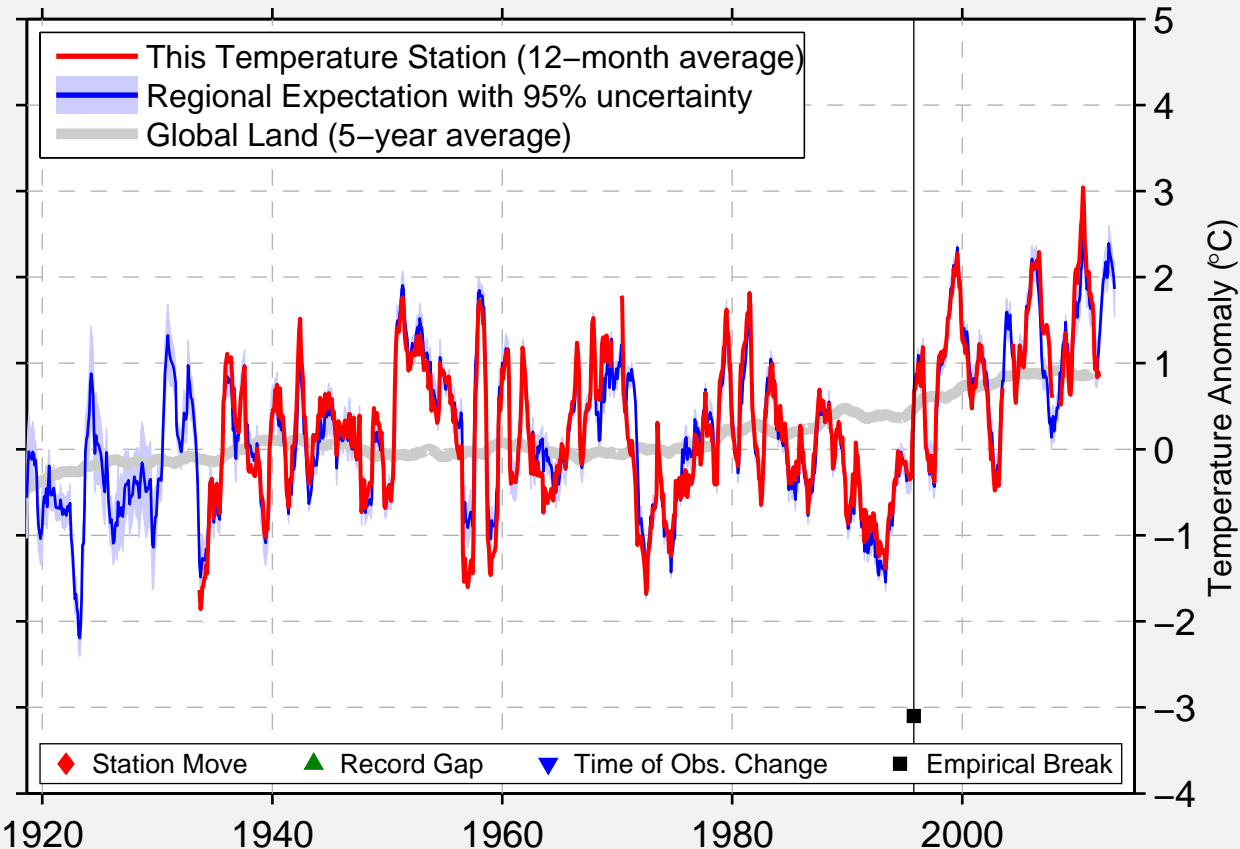

DEER LAKE, NFLD.

49.195 N, 57.415 W (Canada)

Data Quality Controlled and Aligned at Breakpoints

Berkeley Earth