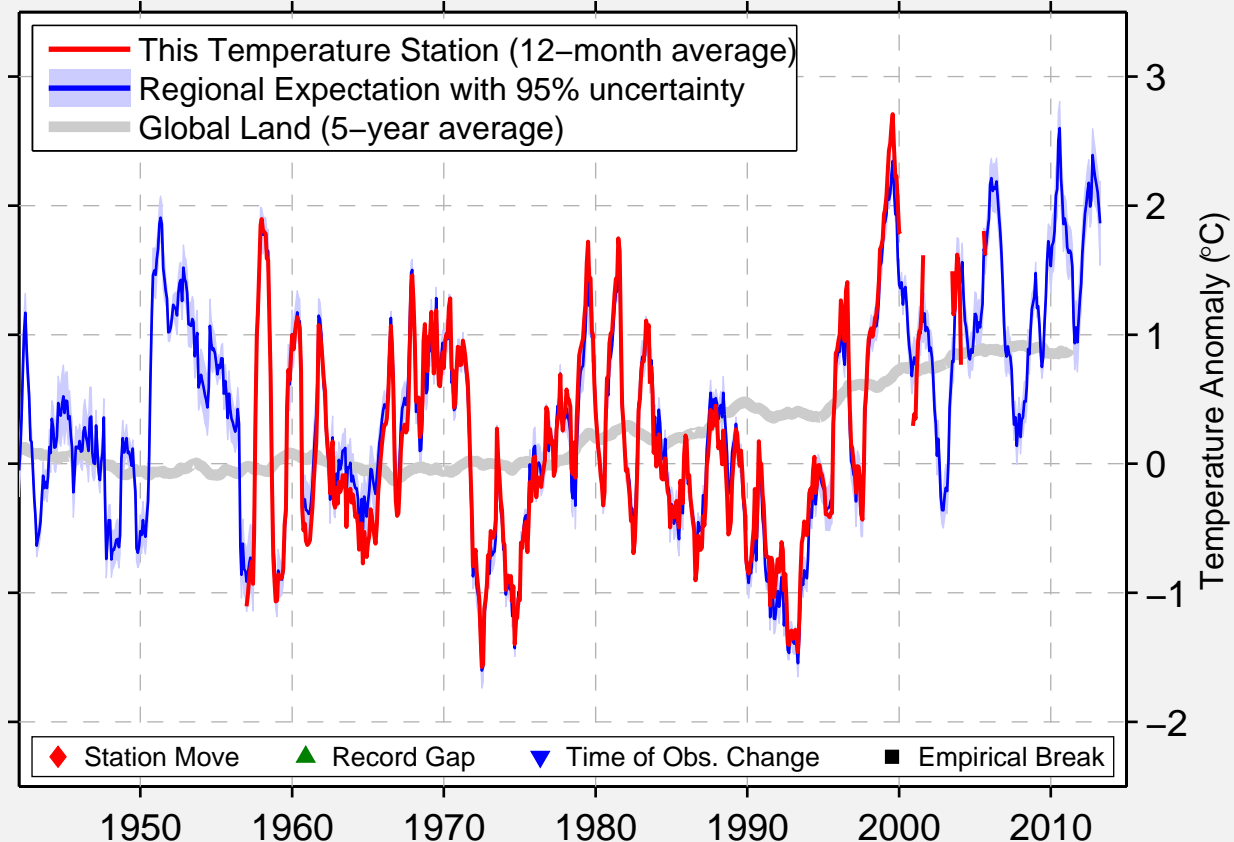

# EXPLOITS DAM,NF

48.770 N, 56.600 W (Canada)

Data Quality Controlled and Aligned at Breakpoints

Berkeley Earth