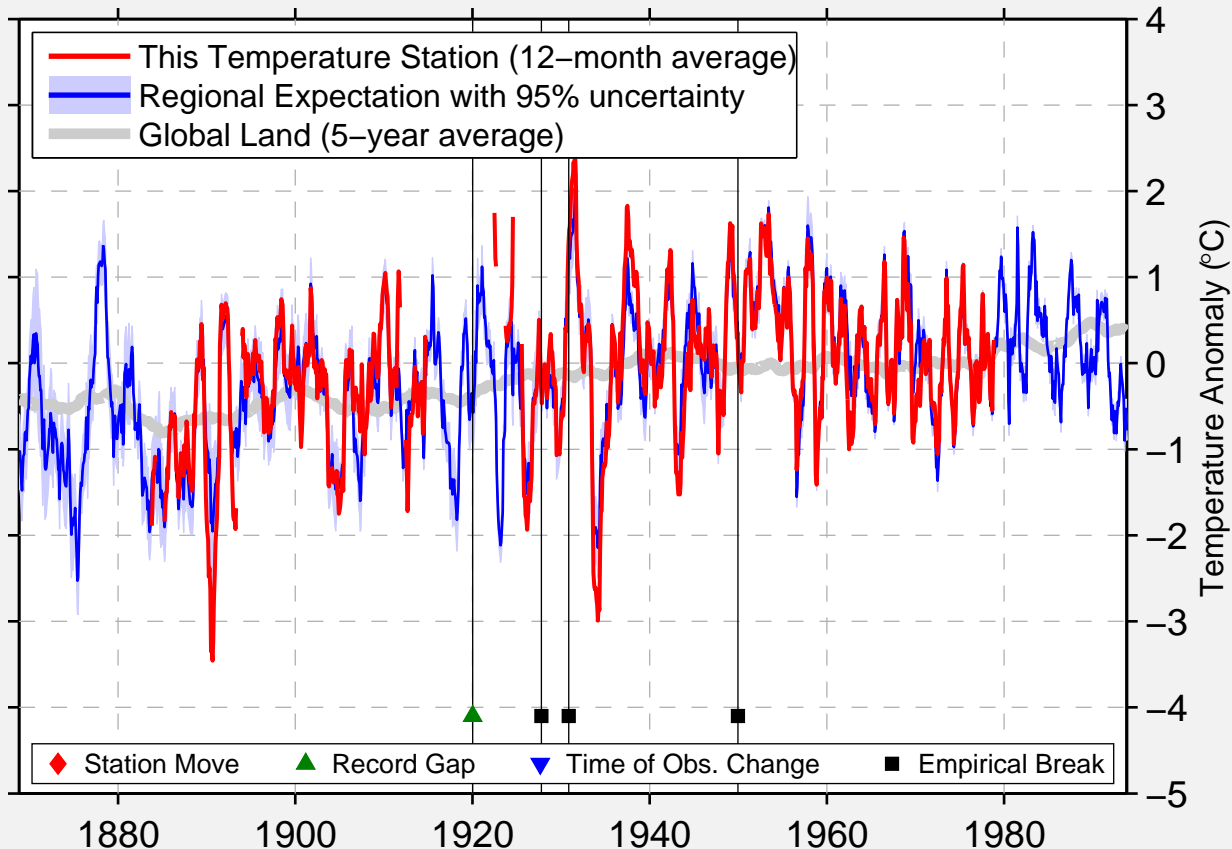

# CHICOUTIMI,QU

48.420 N, 71.080 W (Canada)

Data Quality Controlled and Aligned at Breakpoints

Berkeley Earth