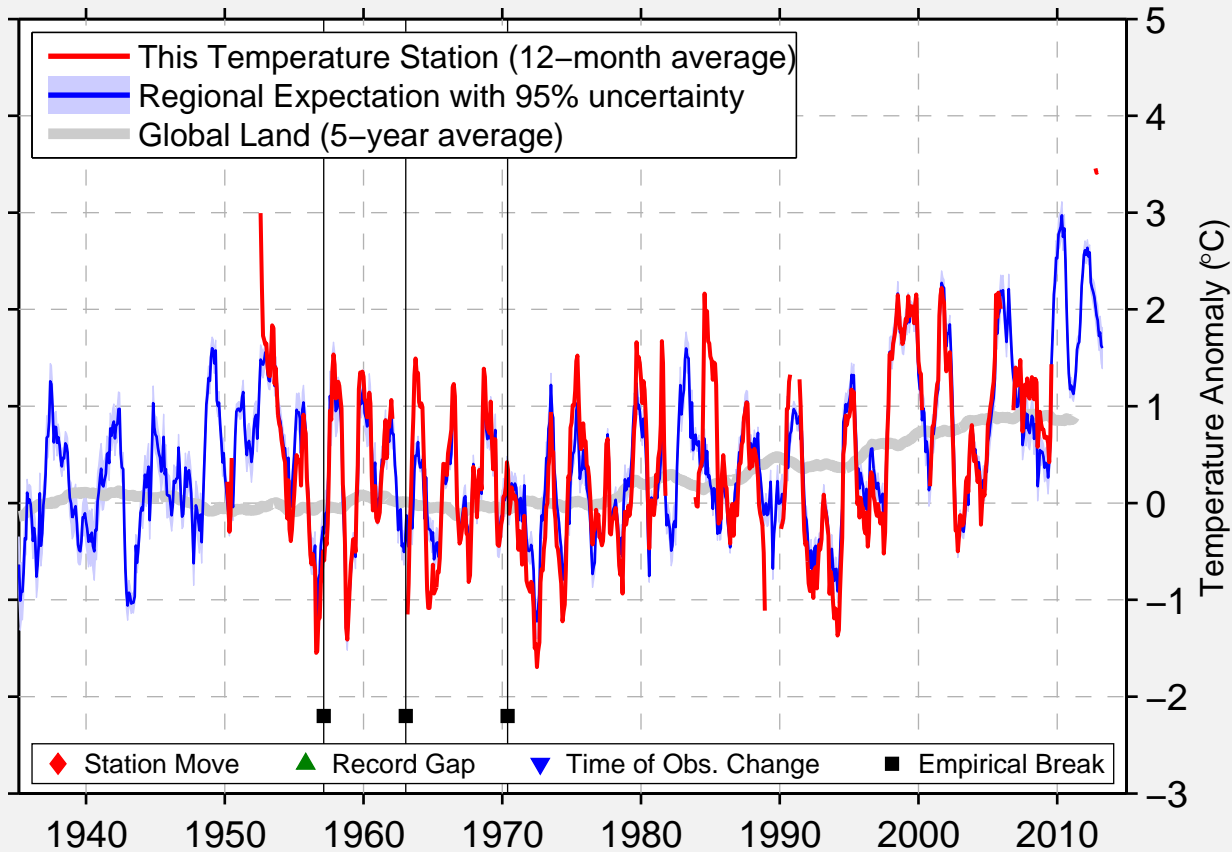

LAC BOUCHETTE

48.220 N, 72.170 W (Canada)

Data Quality Controlled and Aligned at Breakpoints

Berkeley Earth