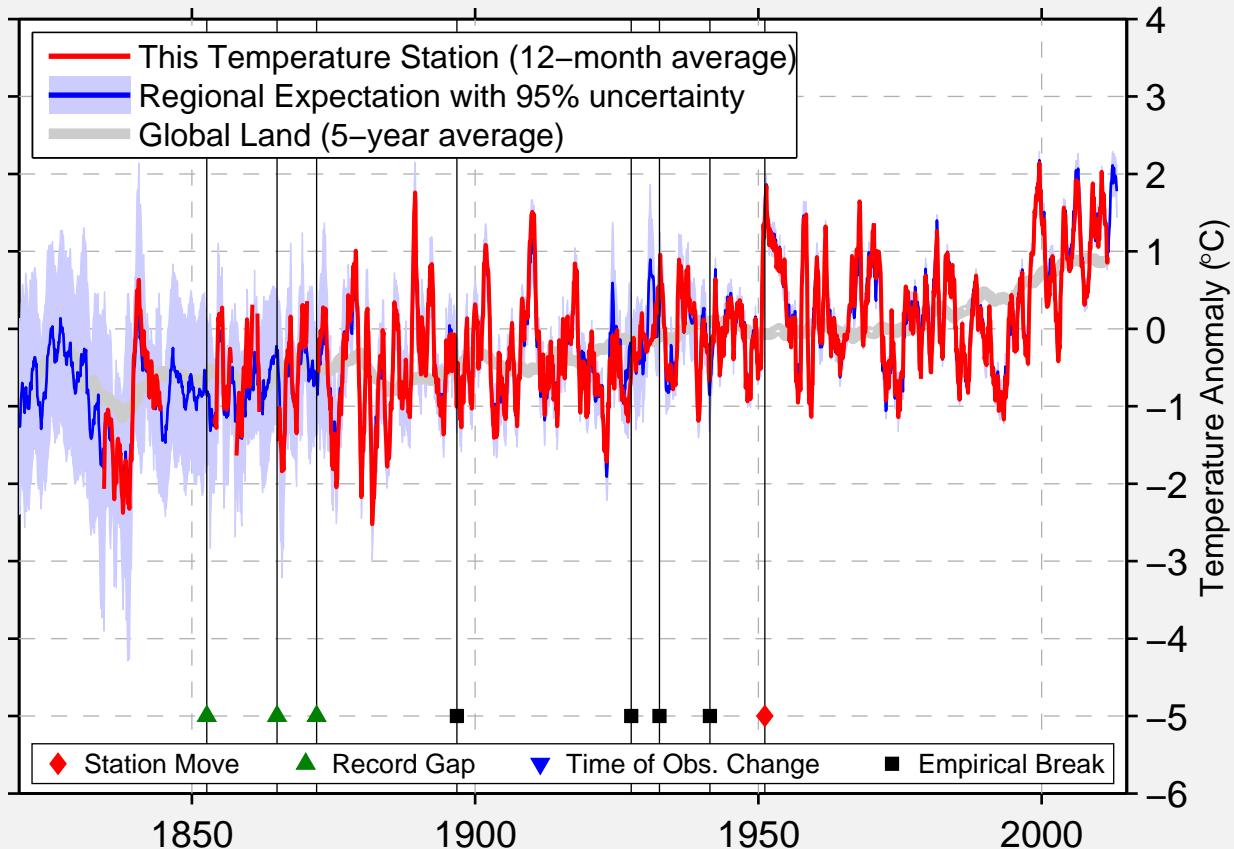

# ST JOHNS/TORBAY (NFLD)

47.620 N, 52.738 W (Canada)

Data Quality Controlled and Aligned at Breakpoints

Berkeley Earth