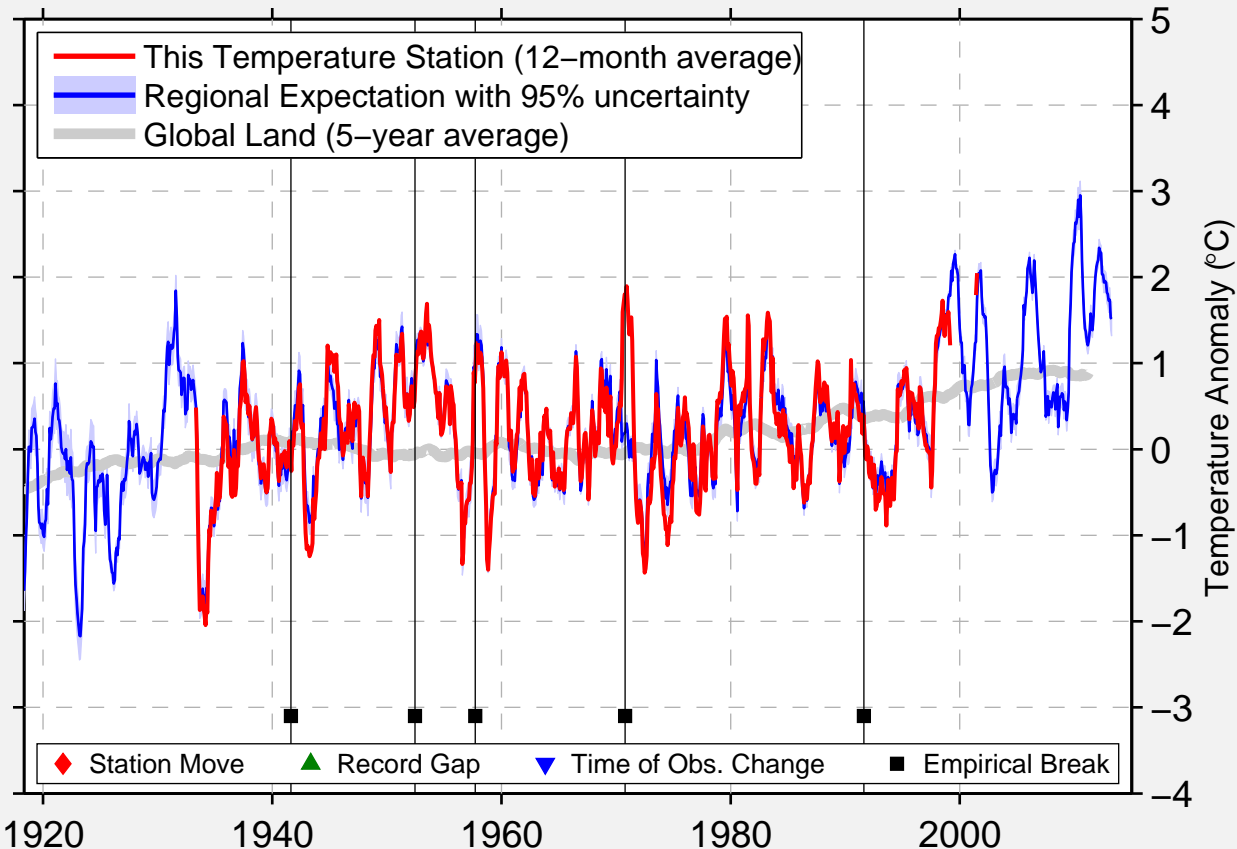

STE ROSE DU DEGELIS,QU

47.570 N, 68.630 W (Canada)

Data Quality Controlled and Aligned at Breakpoints

Berkeley Earth