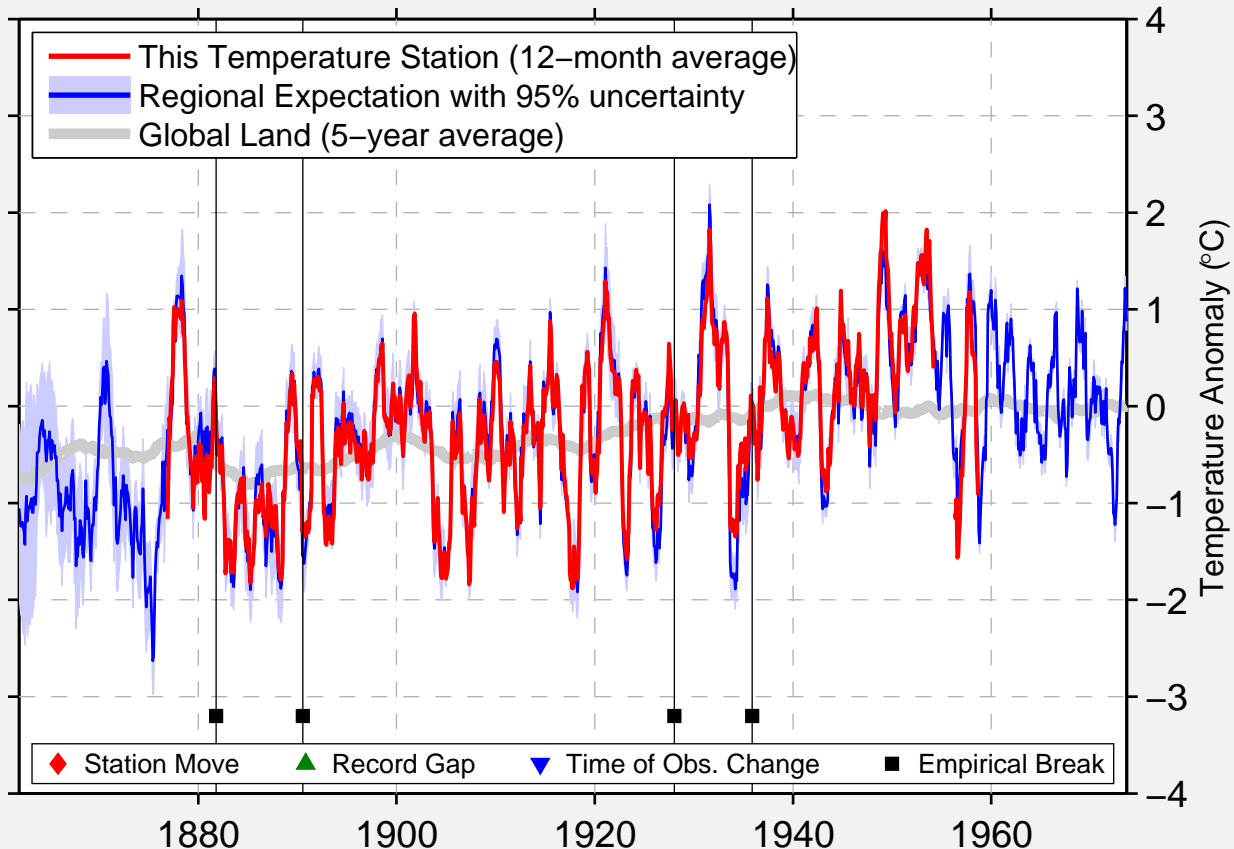

QUEBEC, QU

46.800 N, 71.220 W (Canada)

Data Quality Controlled and Aligned at Breakpoints

Berkeley Earth