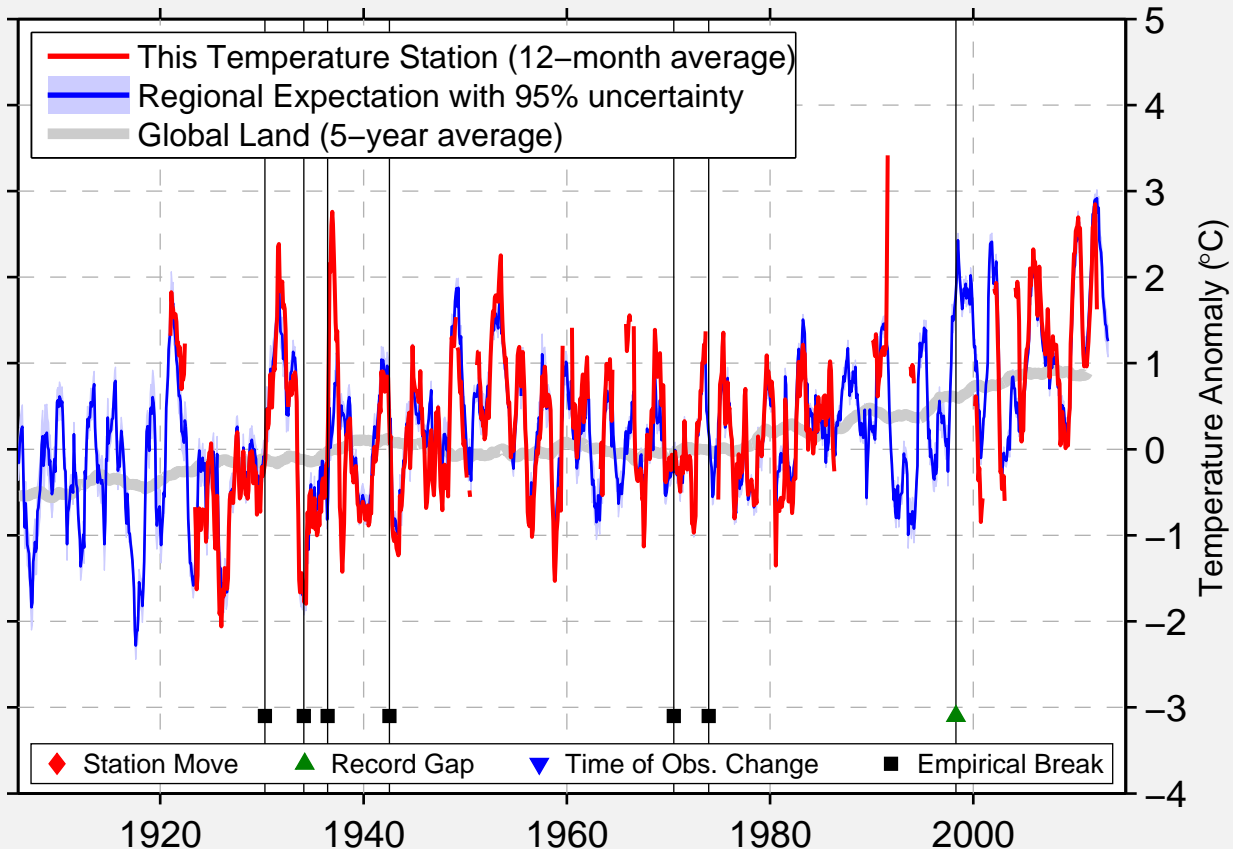

MONT LAURIER

46.570 N, 75.525 W (Canada)

Data Quality Controlled and Aligned at Breakpoints

Berkeley Earth