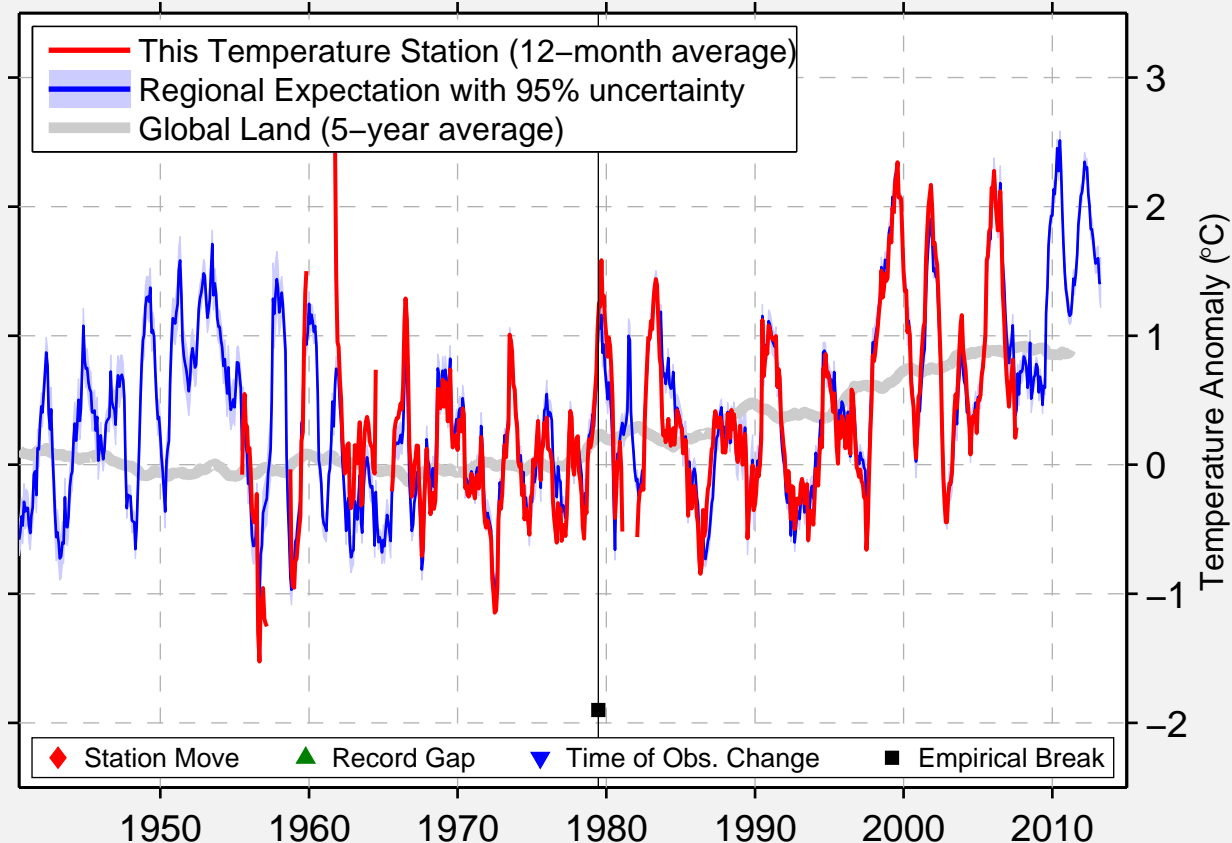

ACADIA FOREST EXP ST

45.980 N, 66.370 W (Canada)

Data Quality Controlled and Aligned at Breakpoints

Berkeley Earth