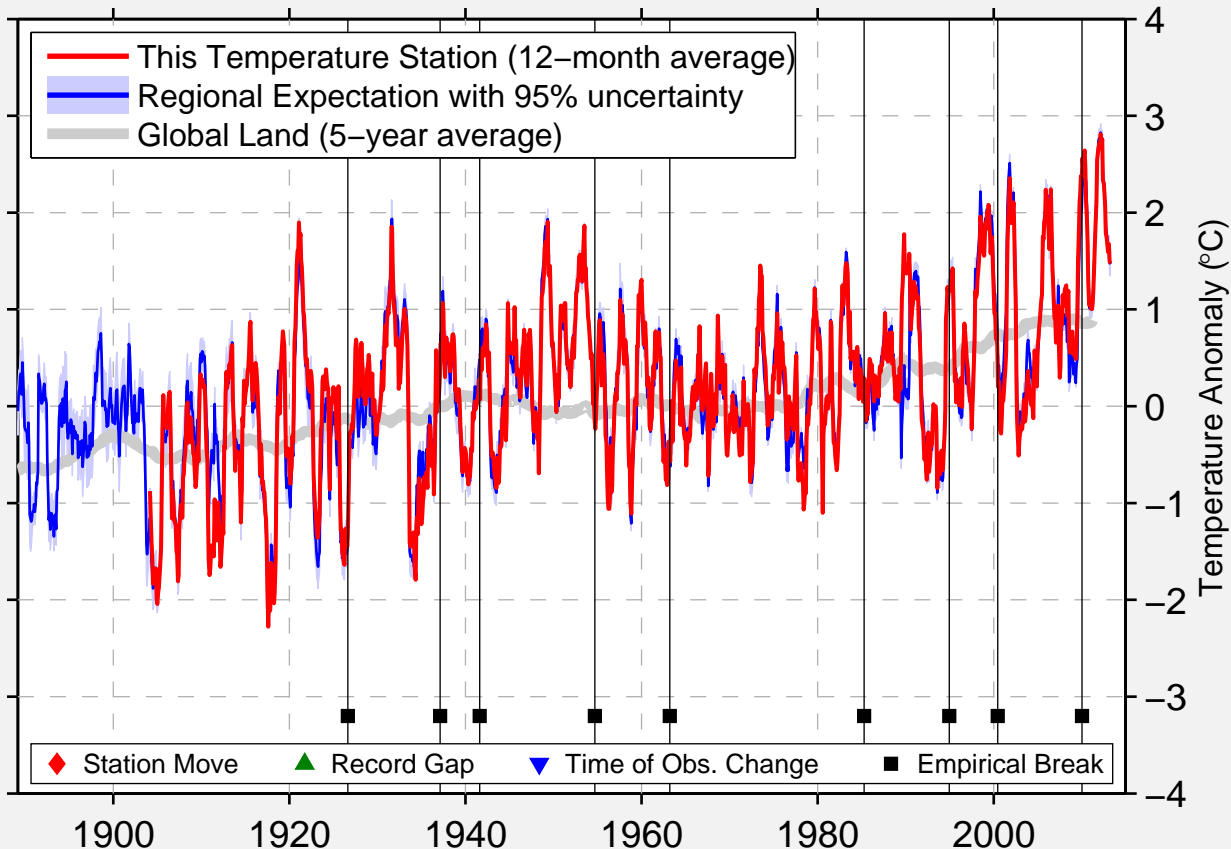

# SHERBROOKE AIRPORT

45.436 N, 71.687 W (Canada)

Data Quality Controlled and Aligned at Breakpoints

Berkeley Earth