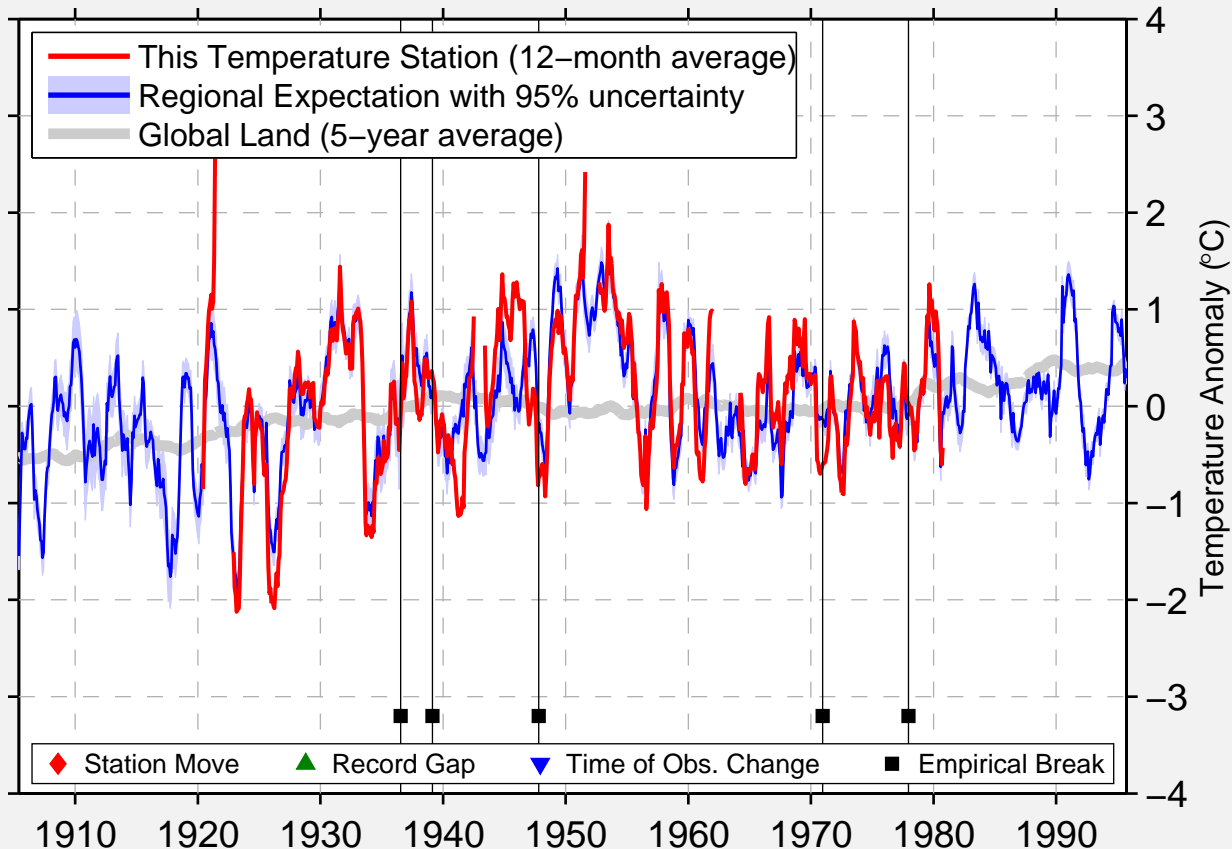

ST GEORGE

45.130 N, 66.830 W (Canada)

Data Quality Controlled and Aligned at Breakpoints

Berkeley Earth