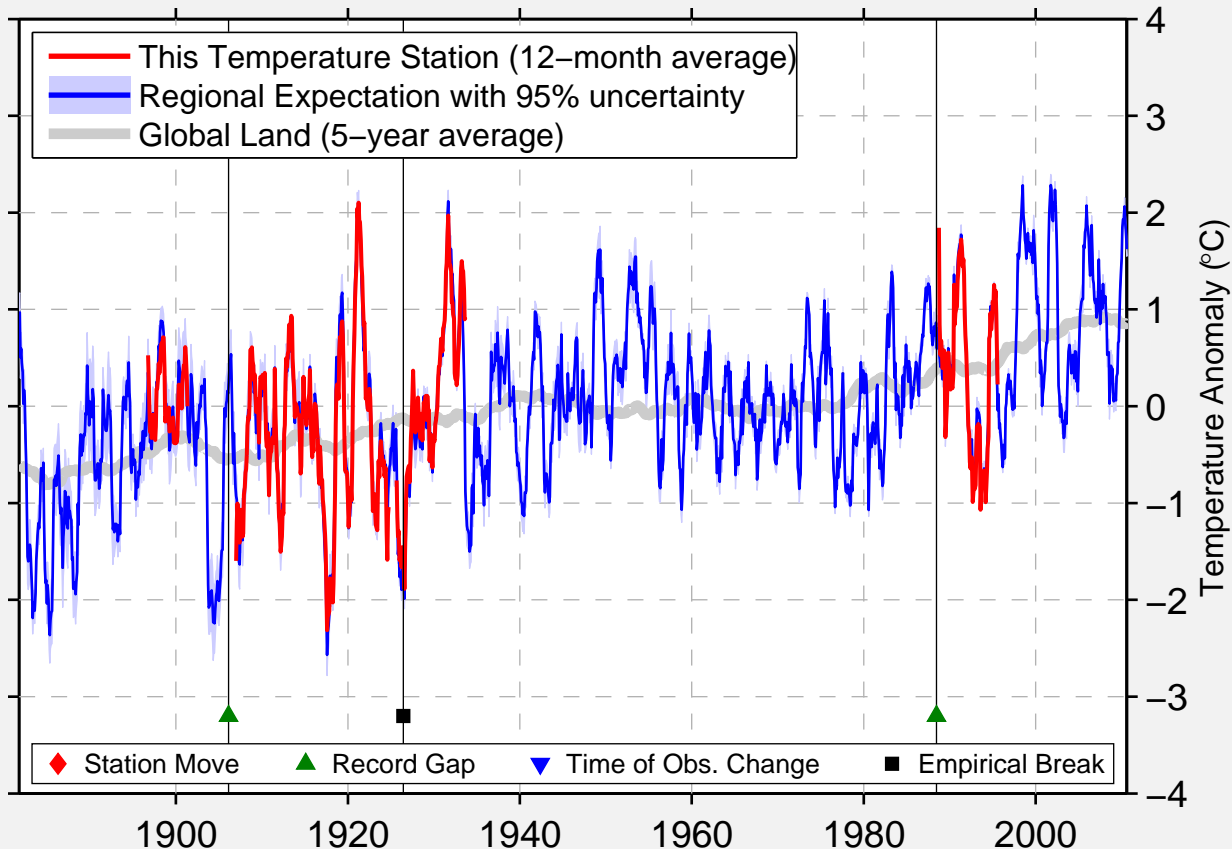

BLOOMFIELD WEST

43.980 N, 77.235 W (Canada)

Data Quality Controlled and Aligned at Breakpoints

Berkeley Earth