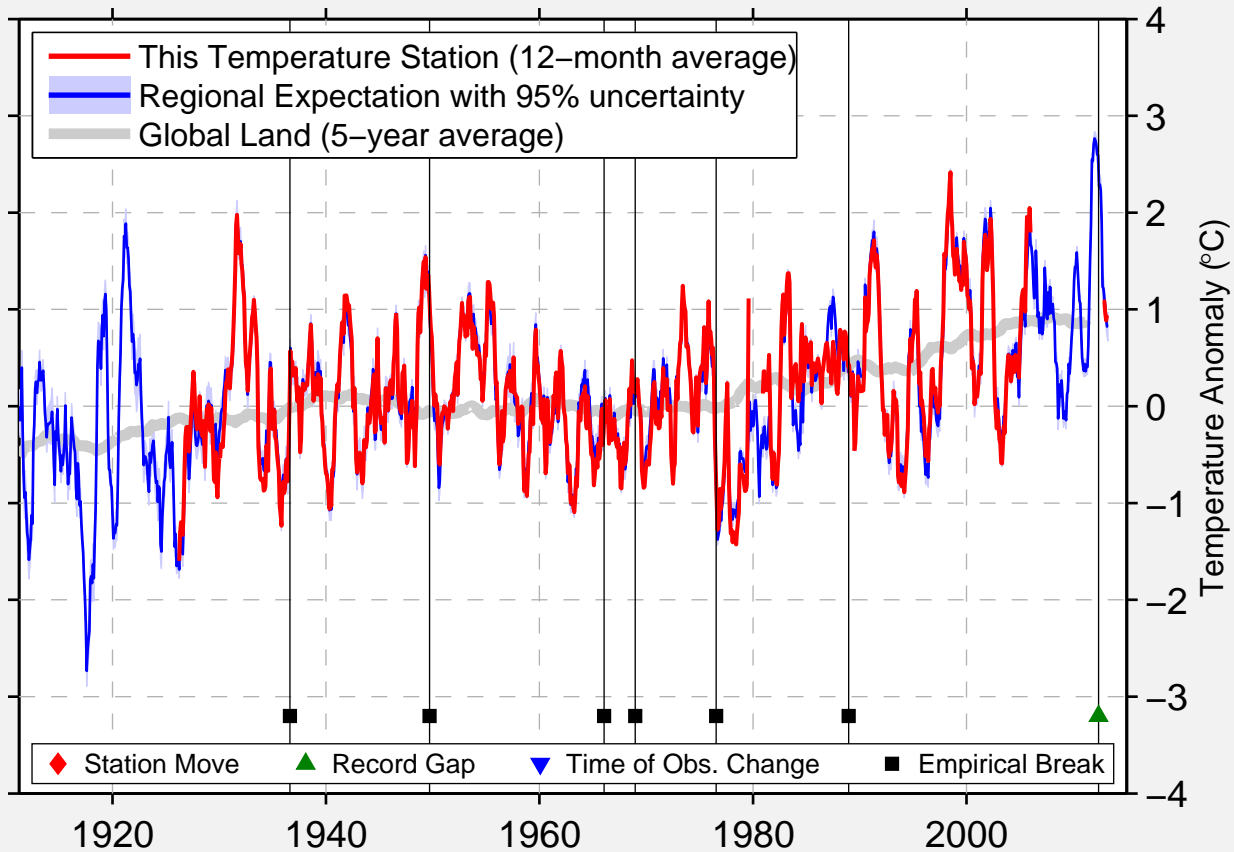

ST THOMAS WPCP

42.775 N, 81.195 W (Canada)

Data Quality Controlled and Aligned at Breakpoints

Berkeley Earth