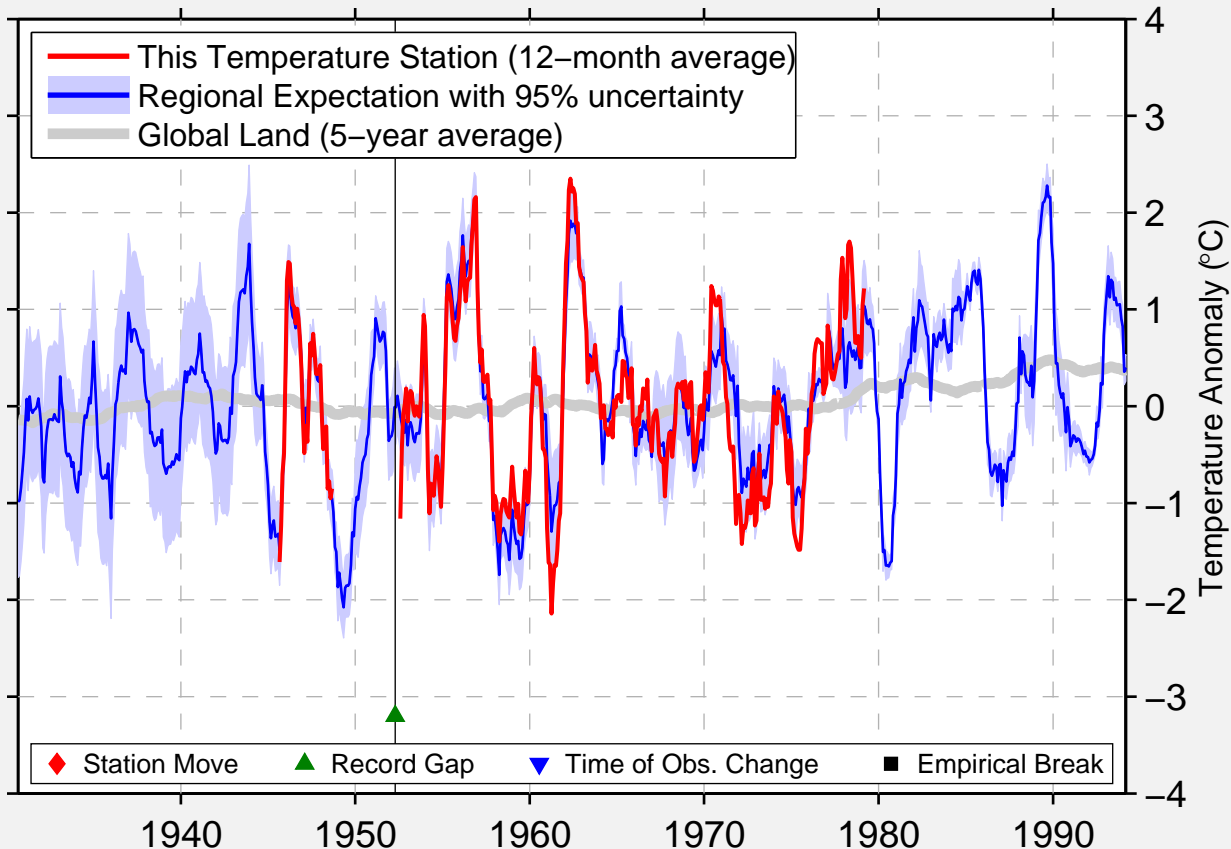

ESPERANZA + HOPE BAY

63.400 S, 57.000 W (Antarctica)

Data Quality Controlled and Aligned at Breakpoints

Berkeley Earth