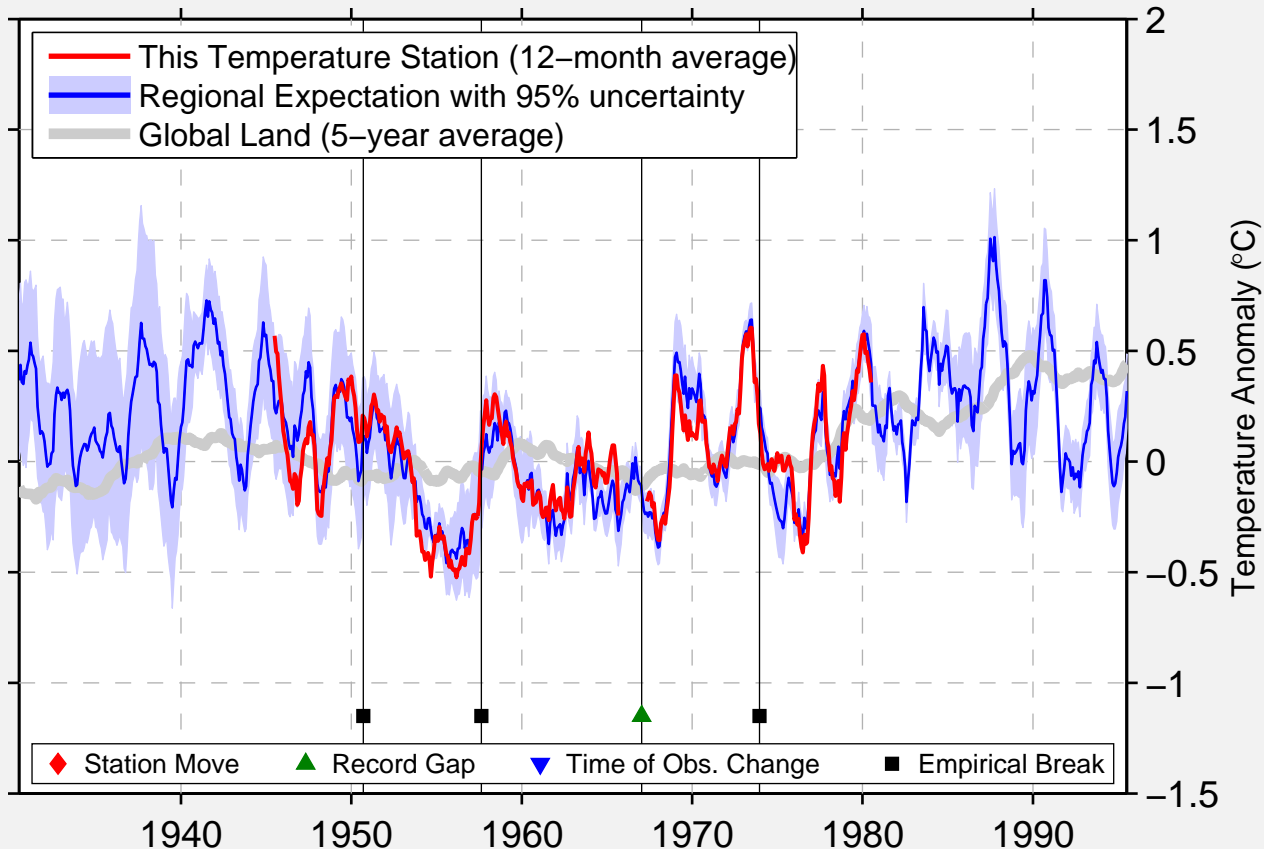

NATITINGOU

10.320 N, 1.480 E (Benin)

Data Quality Controlled and Aligned at Breakpoints

Berkeley Earth