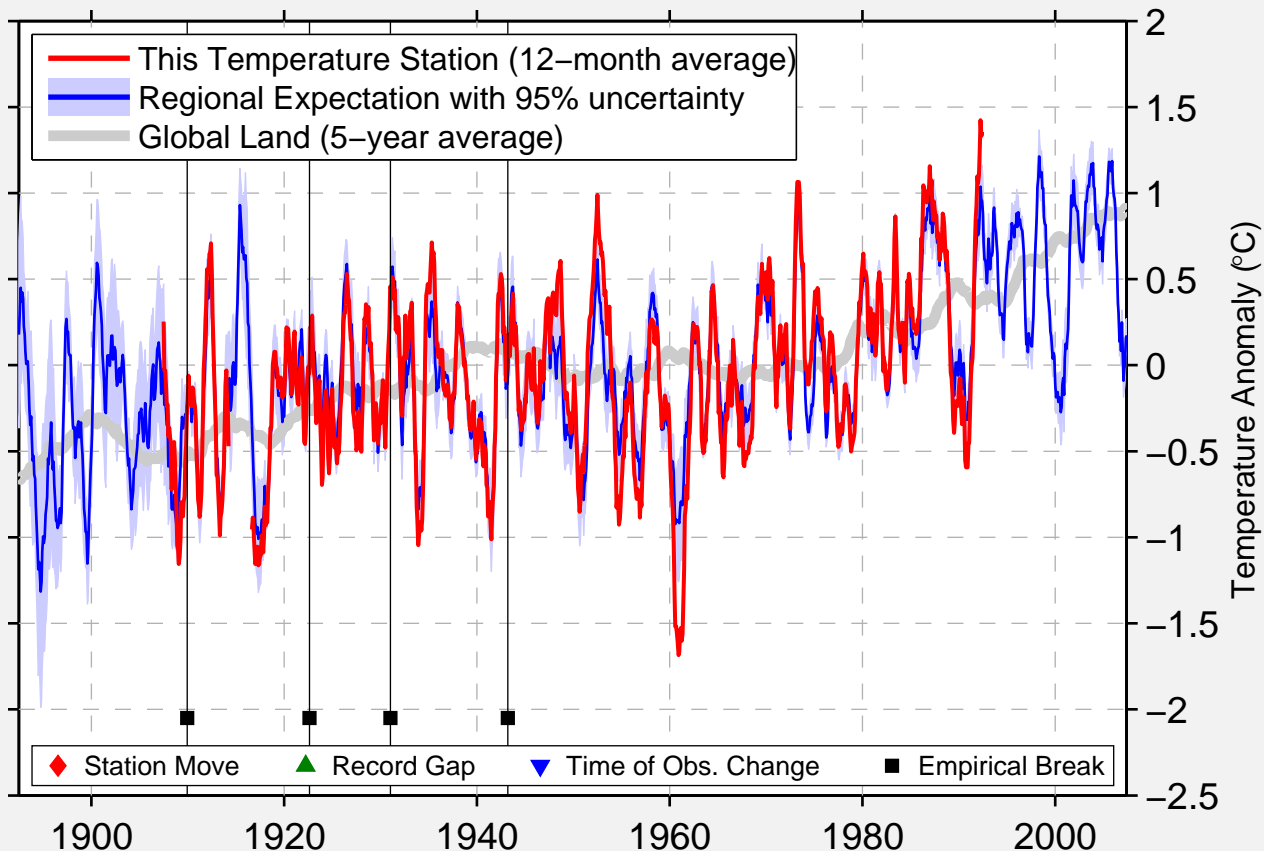

CHARTERS-TOWERS-POST

20.100 S, 146.300 E (Australia)

Data Quality Controlled and Aligned at Breakpoints

Berkeley Earth