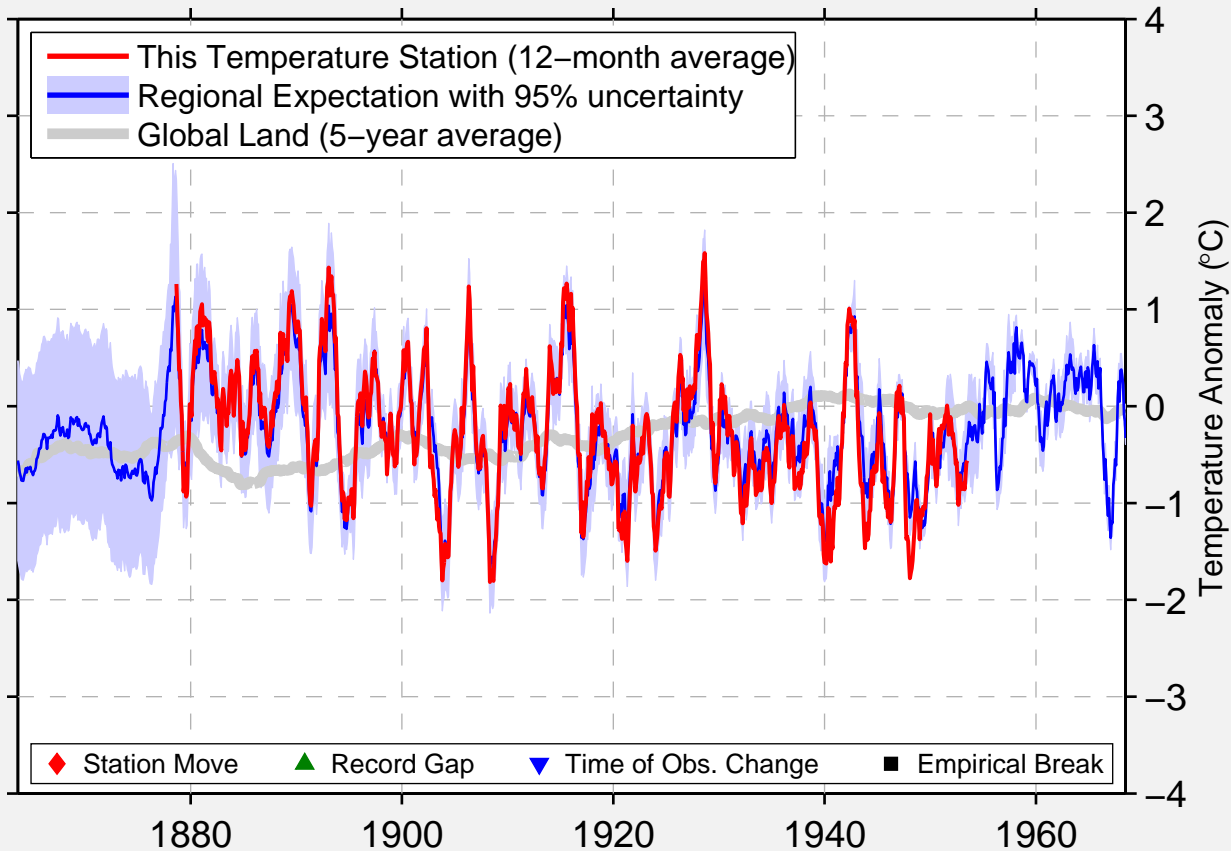

ALICE SPRINGS POST OFFICE

23.710 S, 133.868 E (Australia)

Data Quality Controlled and Aligned at Breakpoints

Berkeley Earth