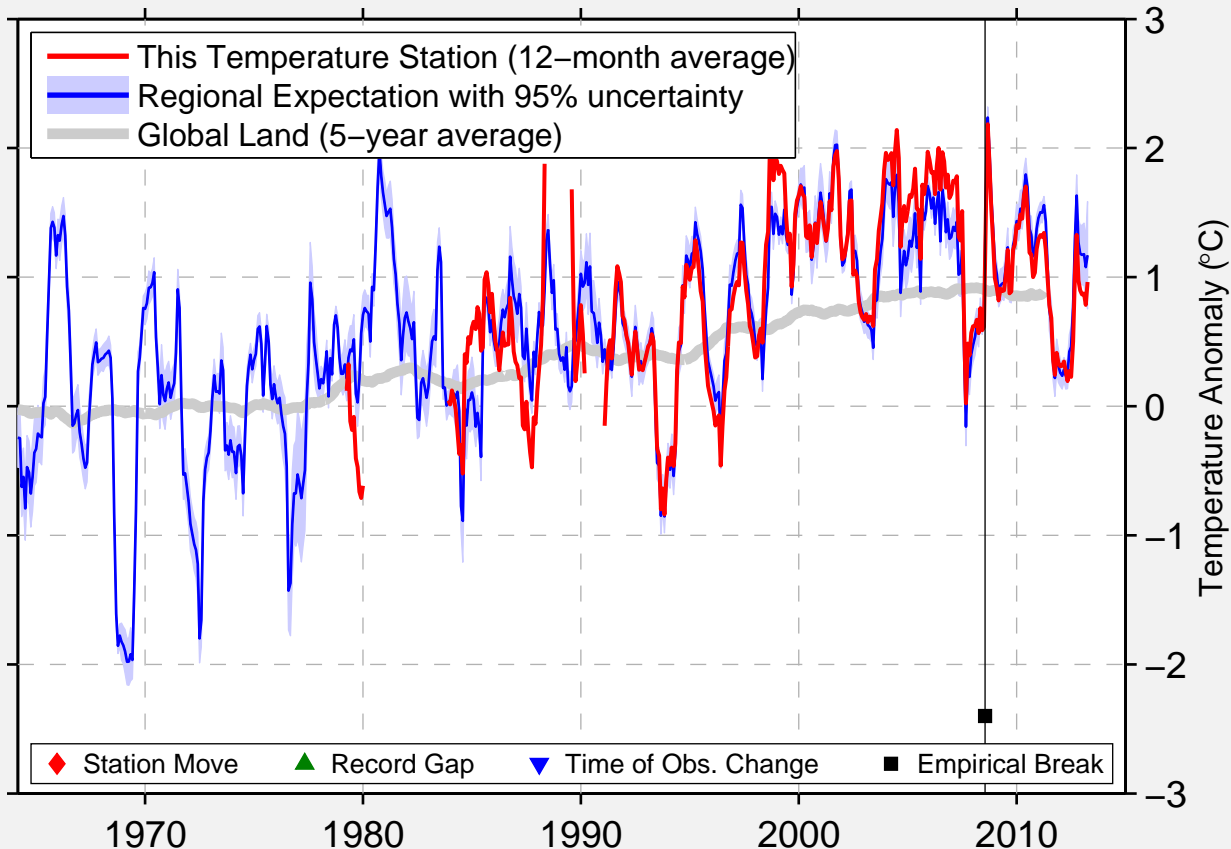

# SYR-DARJA

40.817 N, 68.683 E (Uzbekistan)

Data Quality Controlled and Aligned at Breakpoints

Berkeley Earth