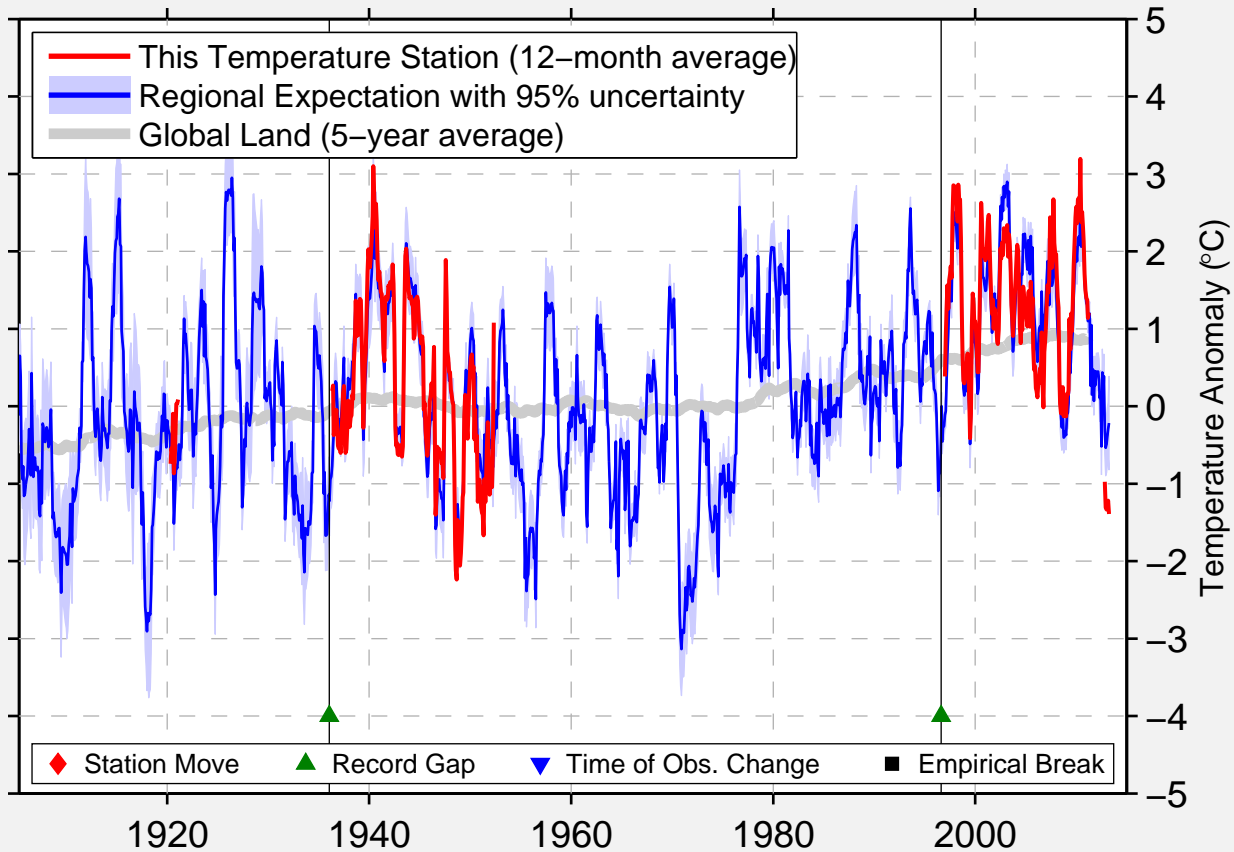

WISEMAN

67.430 N, 150.166 W (United States)

Data Quality Controlled and Aligned at Breakpoints

Berkeley Earth