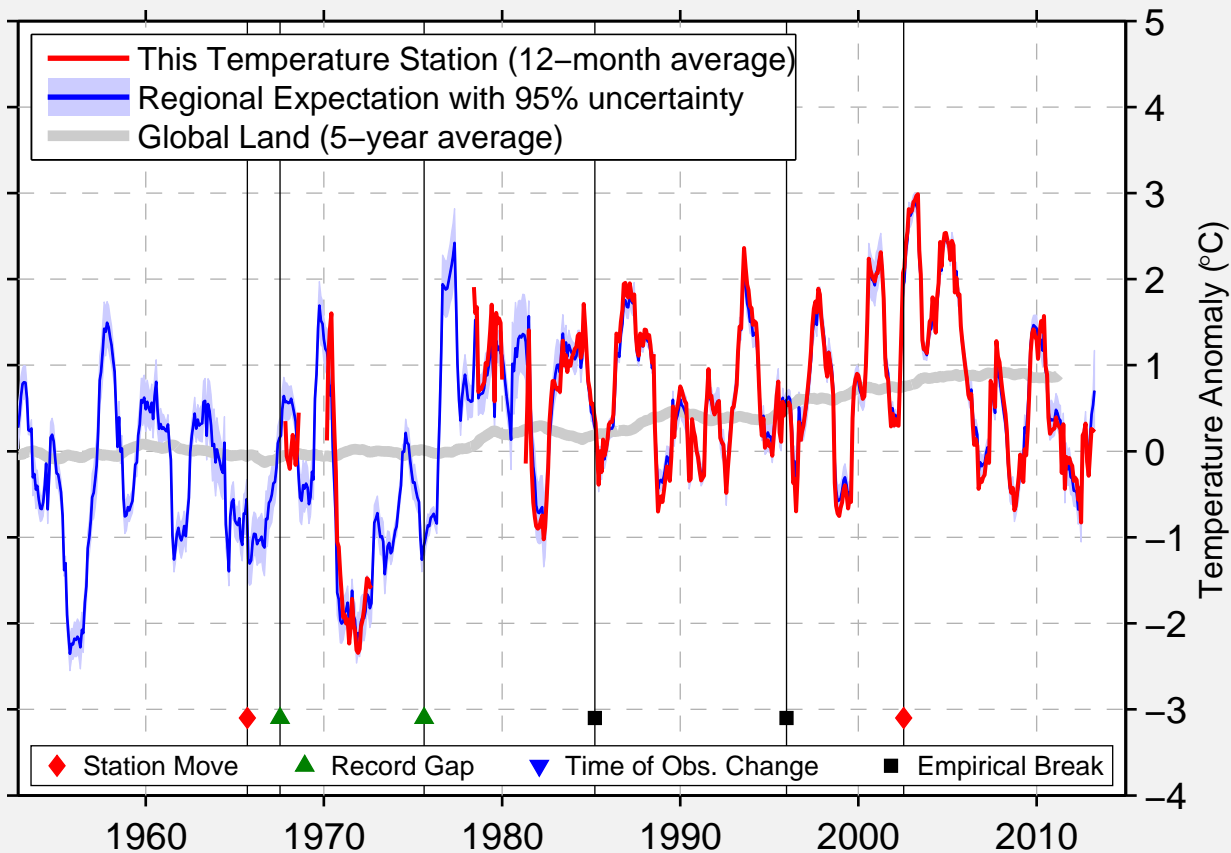

# ALYESKA

60.967 N, 149.126 W (United States)

Data Quality Controlled and Aligned at Breakpoints

Berkeley Earth