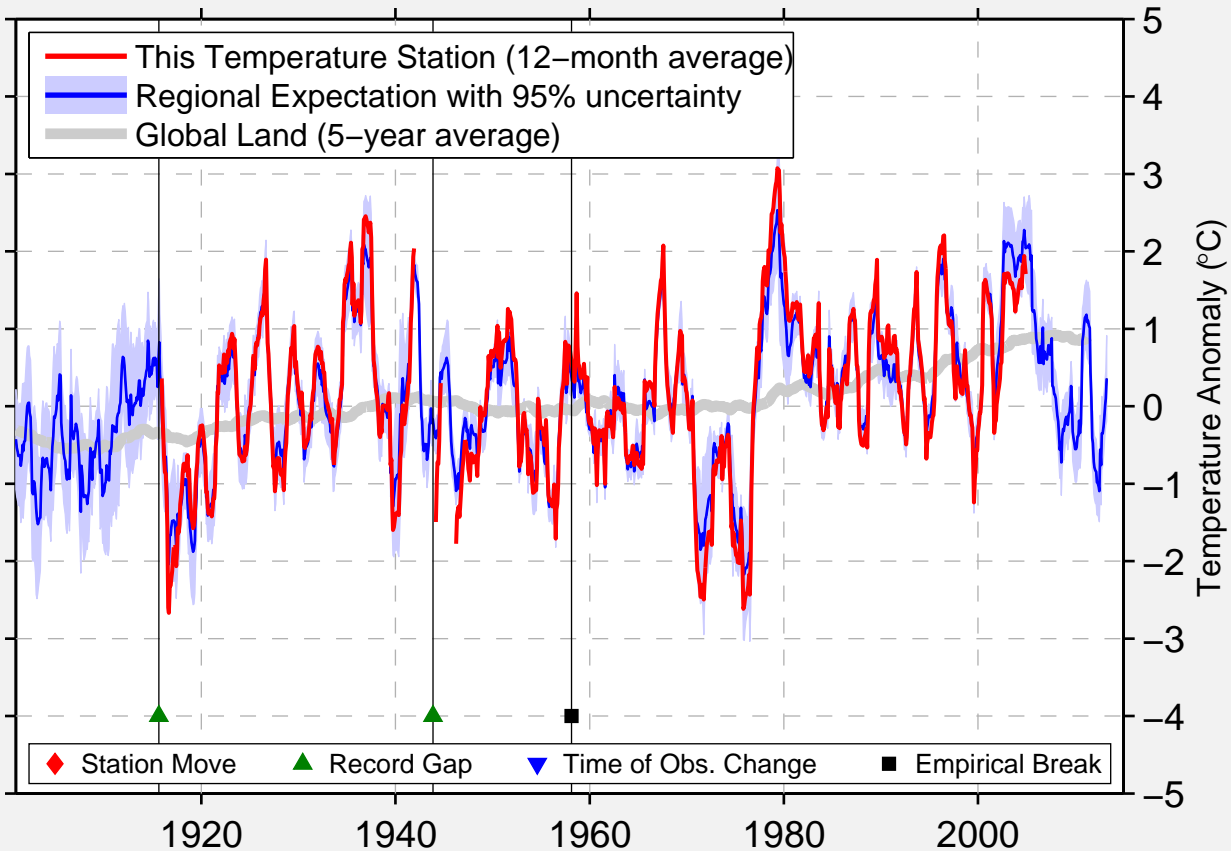

# ST PAUL ISLAND WSO, AK

57.100 N, 170.130 W (United States)

Data Quality Controlled and Aligned at Breakpoints

Berkeley Earth