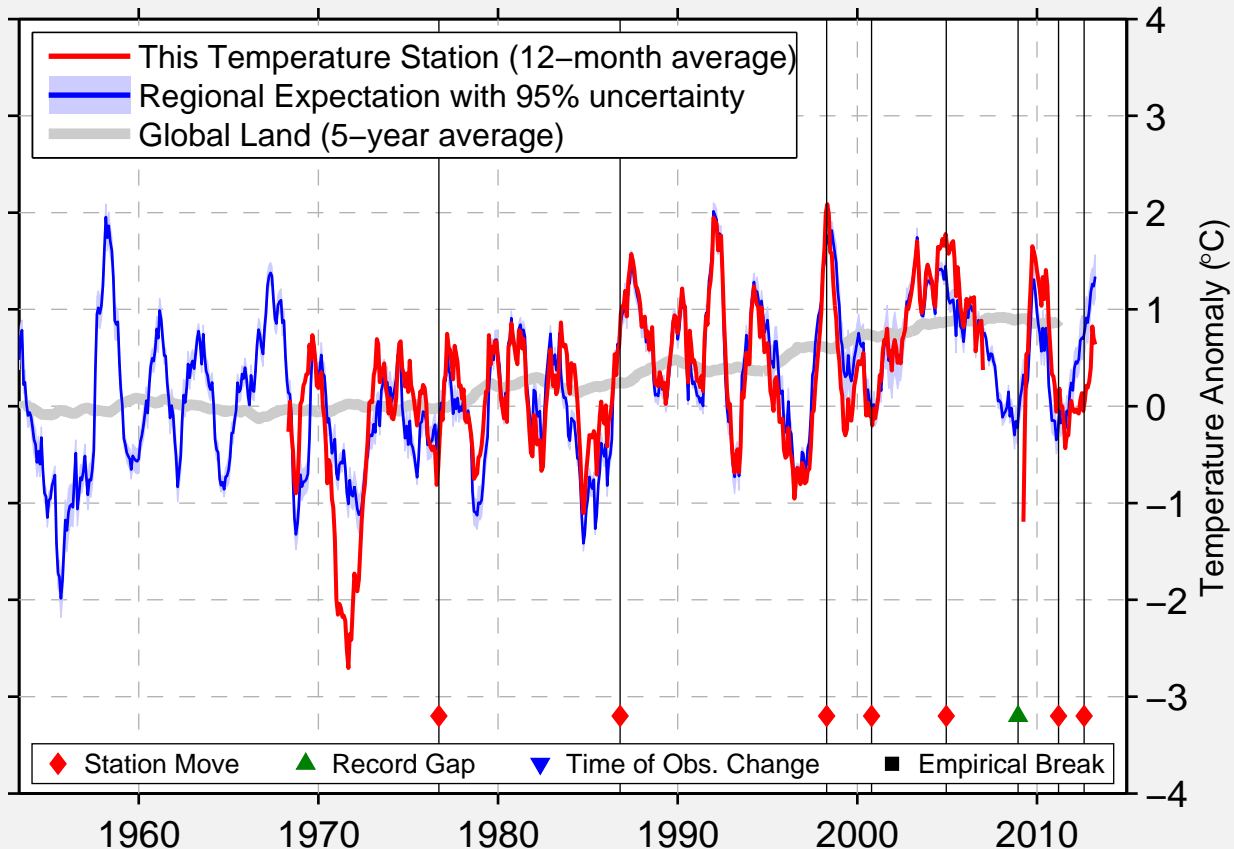

MAZAMA

48.613 N, 120.443 W (United States)

Data Quality Controlled and Aligned at Breakpoints

Berkeley Earth