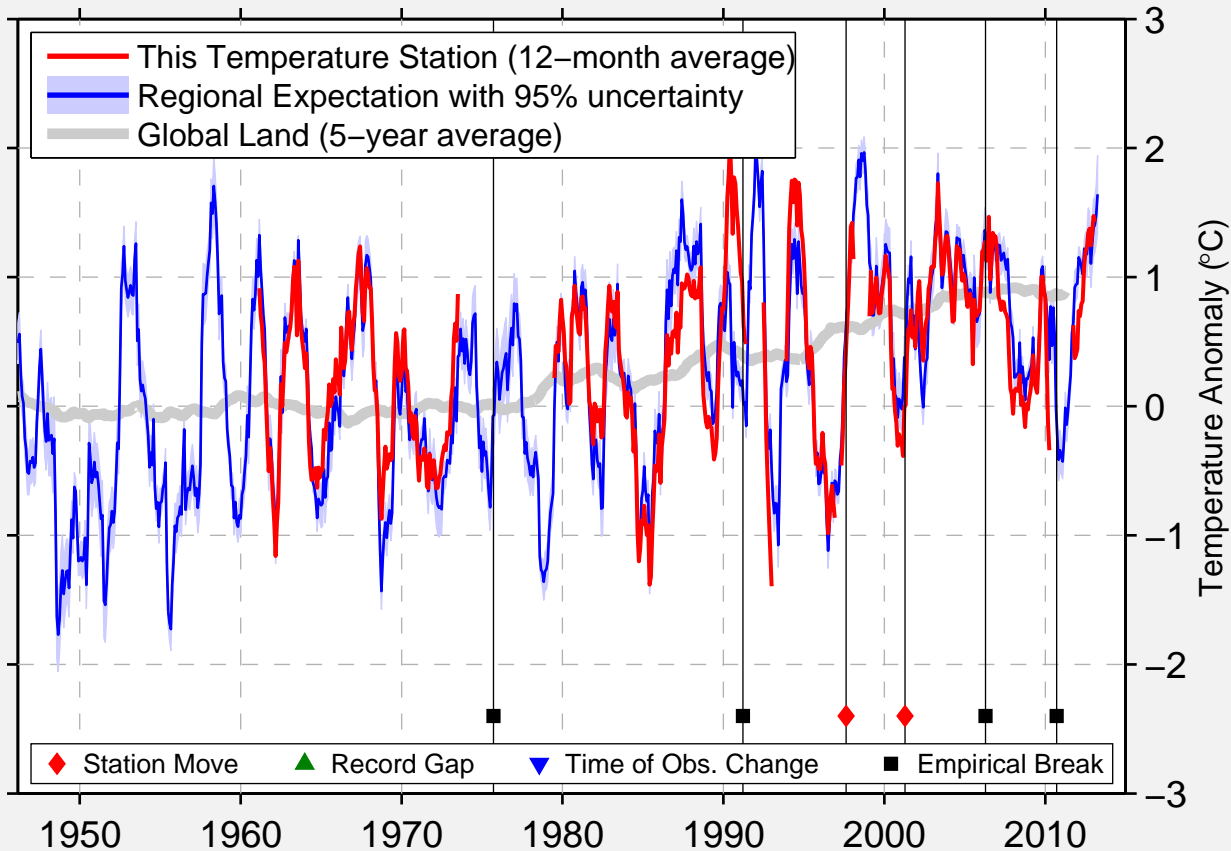

TROY

48.483 N, 115.916 W (United States)

Data Quality Controlled and Aligned at Breakpoints

Berkeley Earth