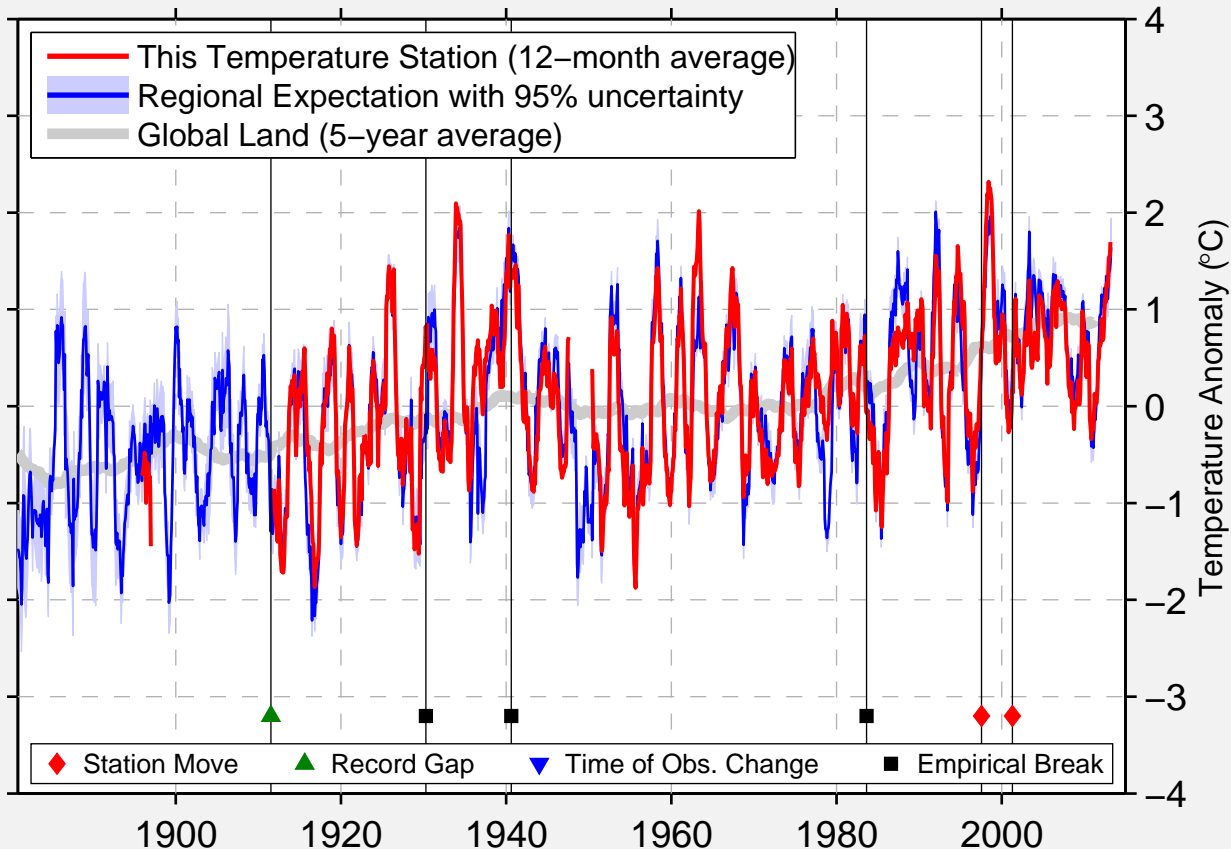

LIBBY 1 NE RS

48.404 N, 115.539 W (United States)

Data Quality Controlled and Aligned at Breakpoints

Berkeley Earth