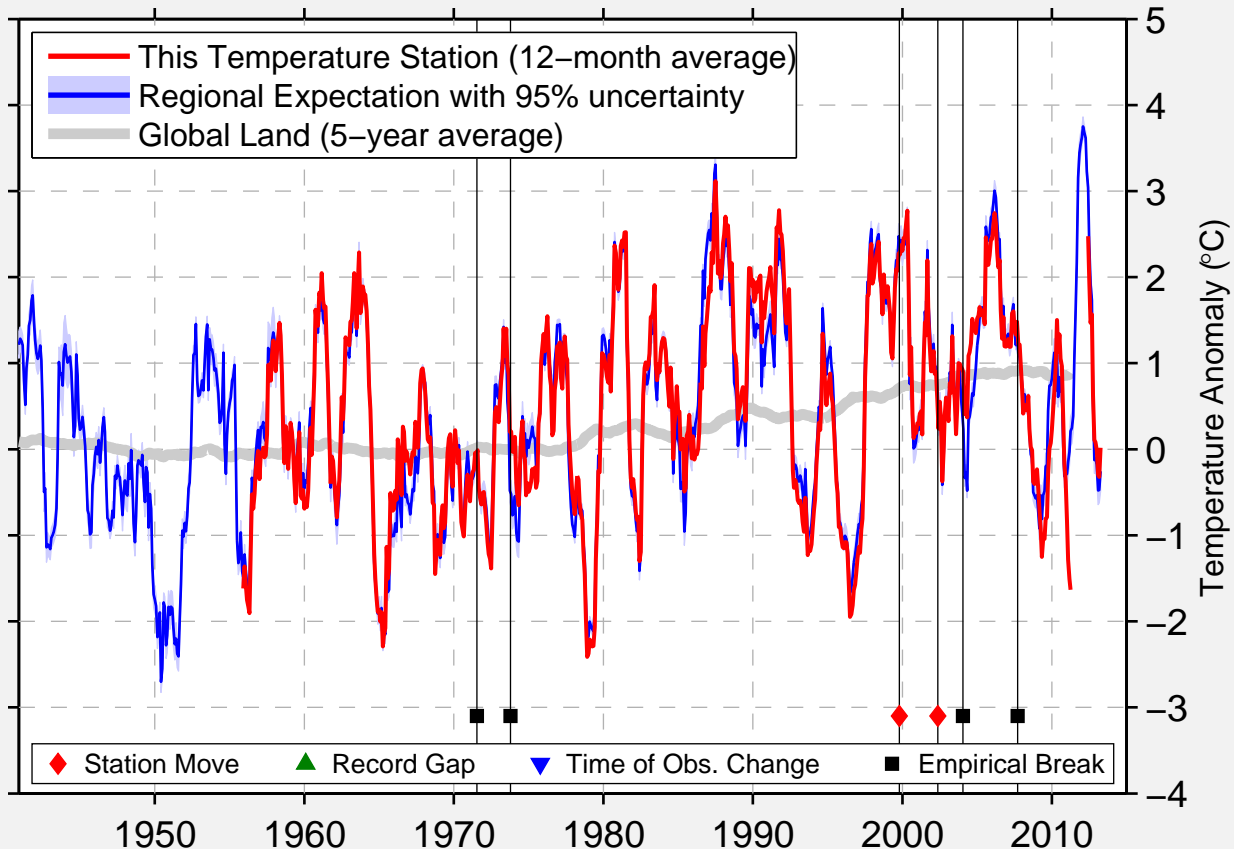

TIOGA 1 E

48.399 N, 102.918 W (United States)

Data Quality Controlled and Aligned at Breakpoints

Berkeley Earth