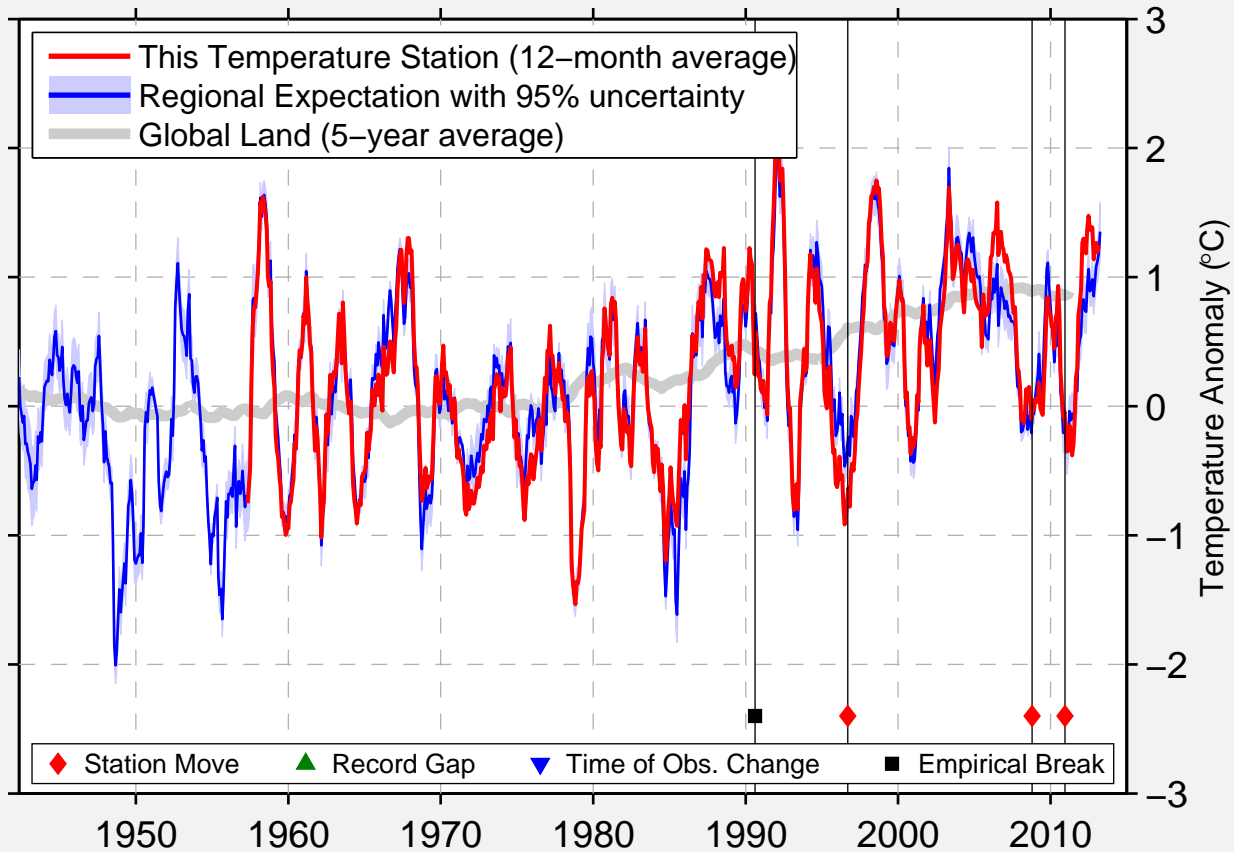

CABINET GORGE

48.083 N, 116.066 W (United States)

Data Quality Controlled and Aligned at Breakpoints

Berkeley Earth