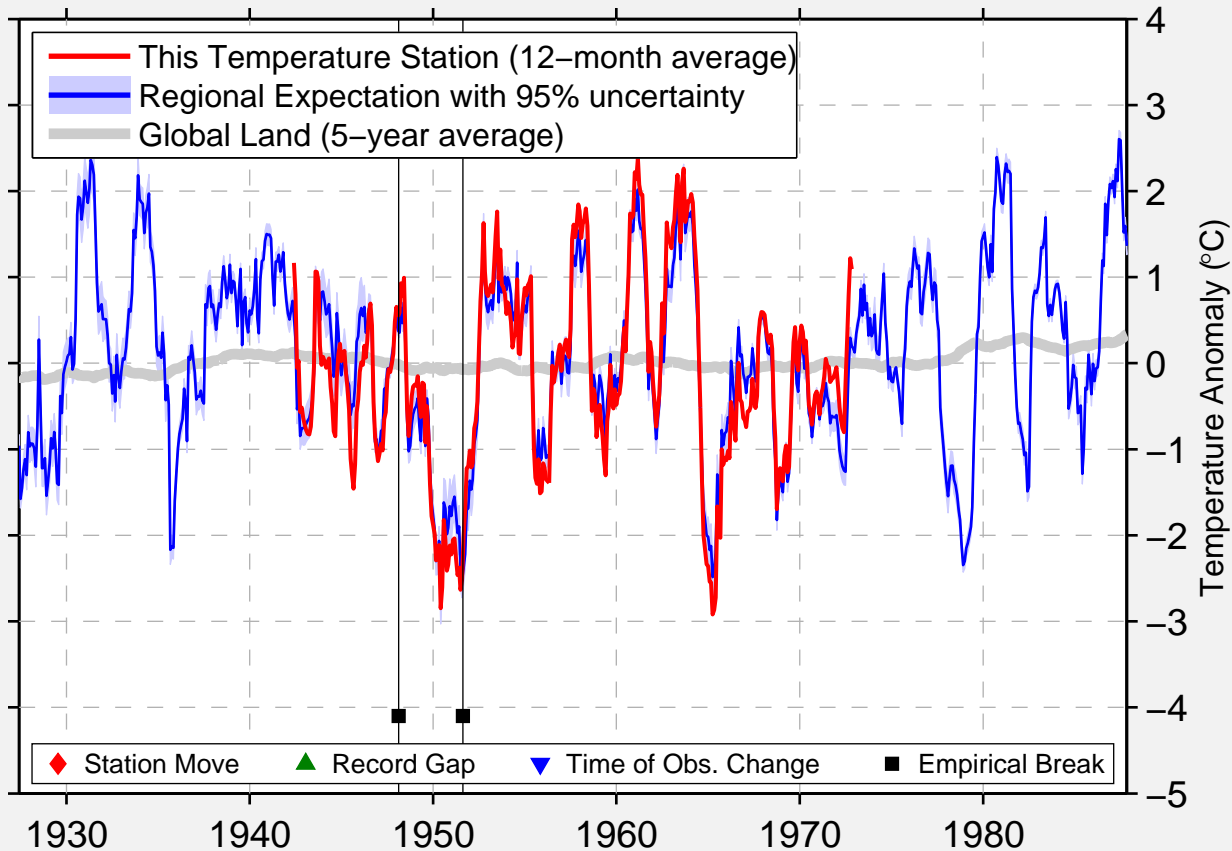

WOLF POINT 5 ESE

48.083 N, 105.533 W (United States)

Data Quality Controlled and Aligned at Breakpoints

Berkeley Earth