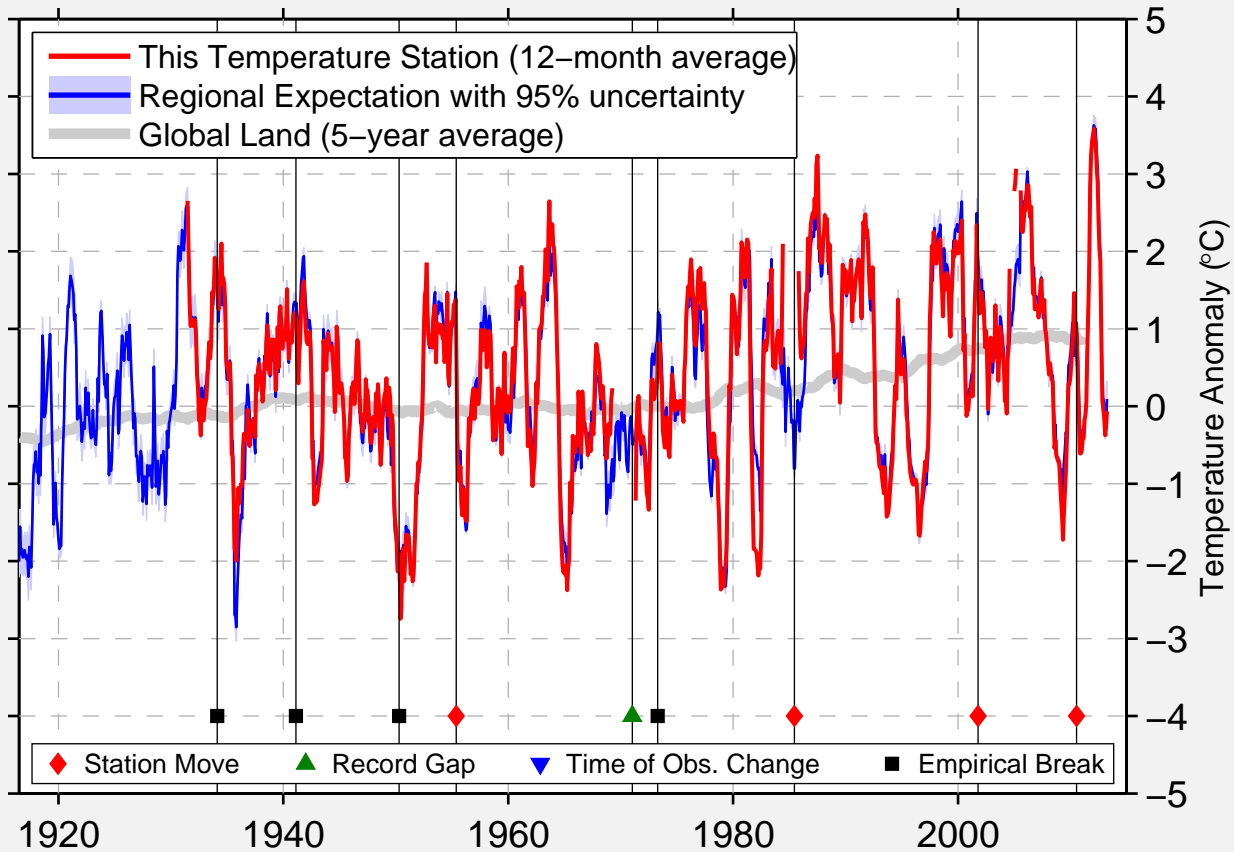

GARRISON 1 NNW

47.639 N, 101.417 W (United States)

Data Quality Controlled and Aligned at Breakpoints

Berkeley Earth