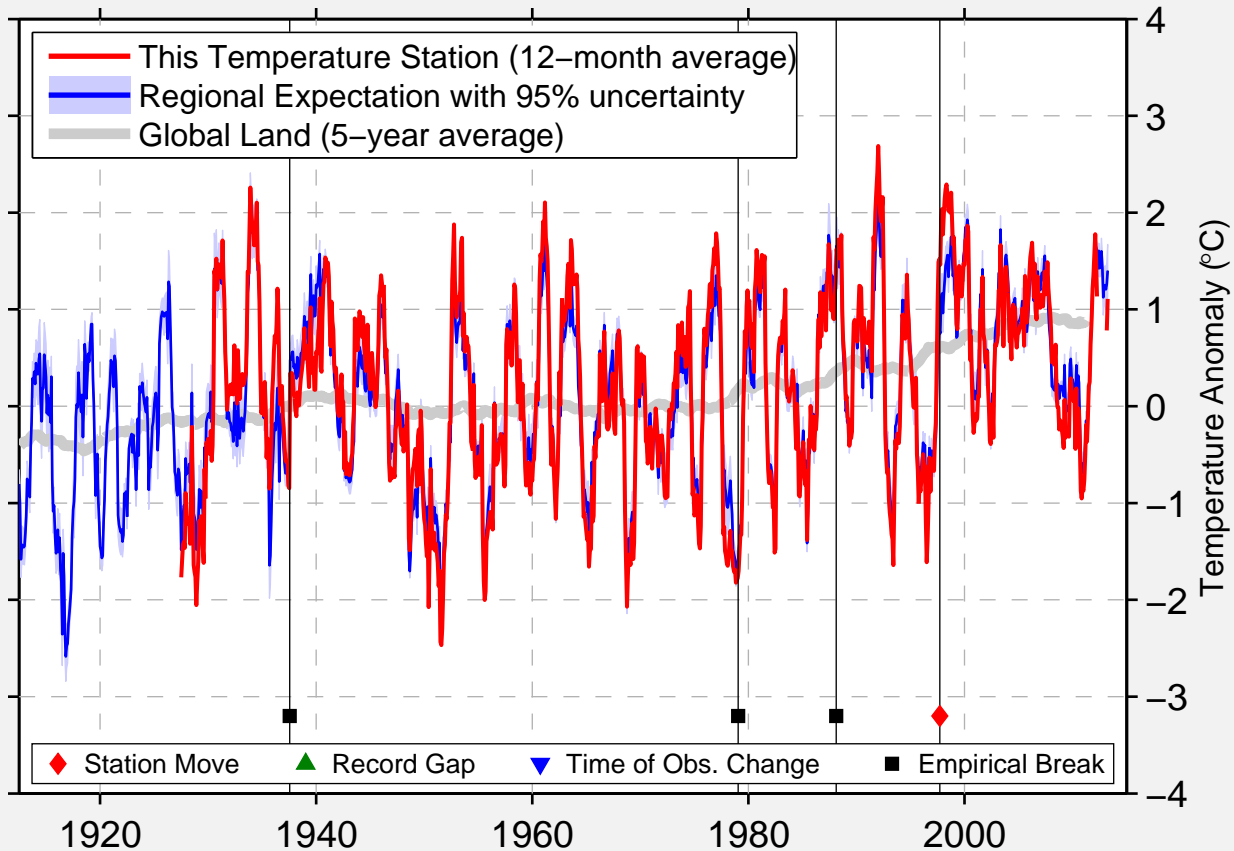

FAIRFIELD

47.615 N, 111.986 W (United States)

Data Quality Controlled and Aligned at Breakpoints

Berkeley Earth