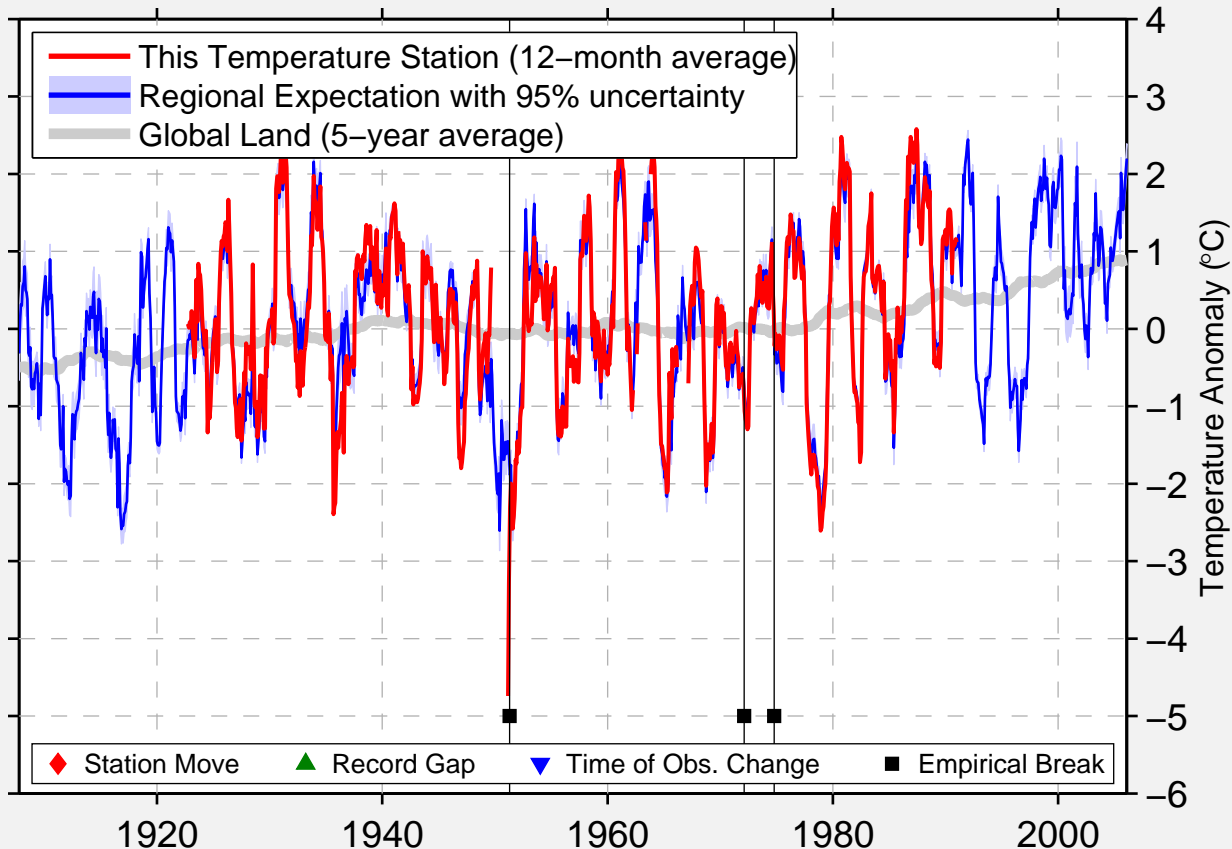

HAXBY18 SW

47.567 N, 106.700 W (United States)

Data Quality Controlled and Aligned at Breakpoints

Berkeley Earth