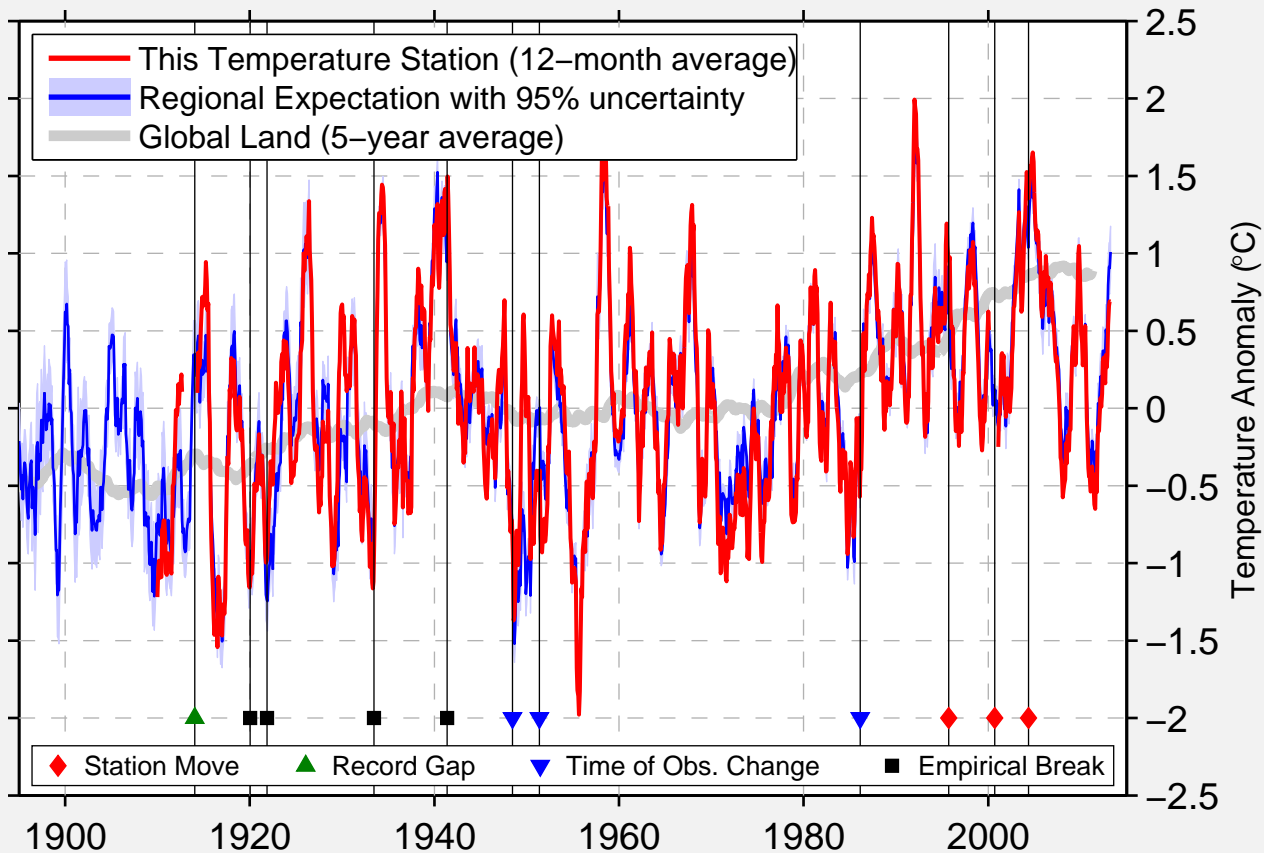

# CEDAR LAKE

47.420 N, 121.741 W (United States)

Data Quality Controlled and Aligned at Breakpoints

Berkeley Earth