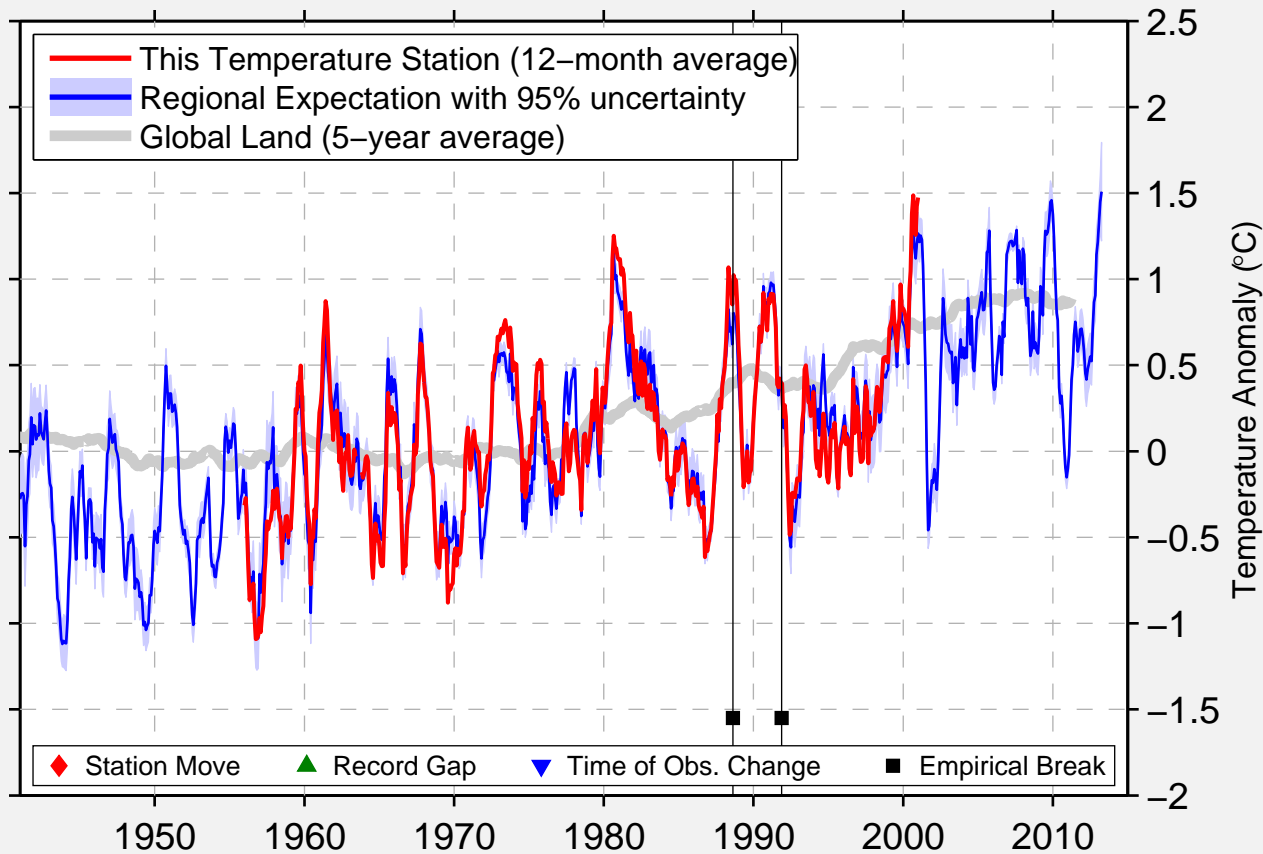

WHYALLA (NORRIE)

33.000 S, 137.583 E (Australia)

Data Quality Controlled and Aligned at Breakpoints

Berkeley Earth